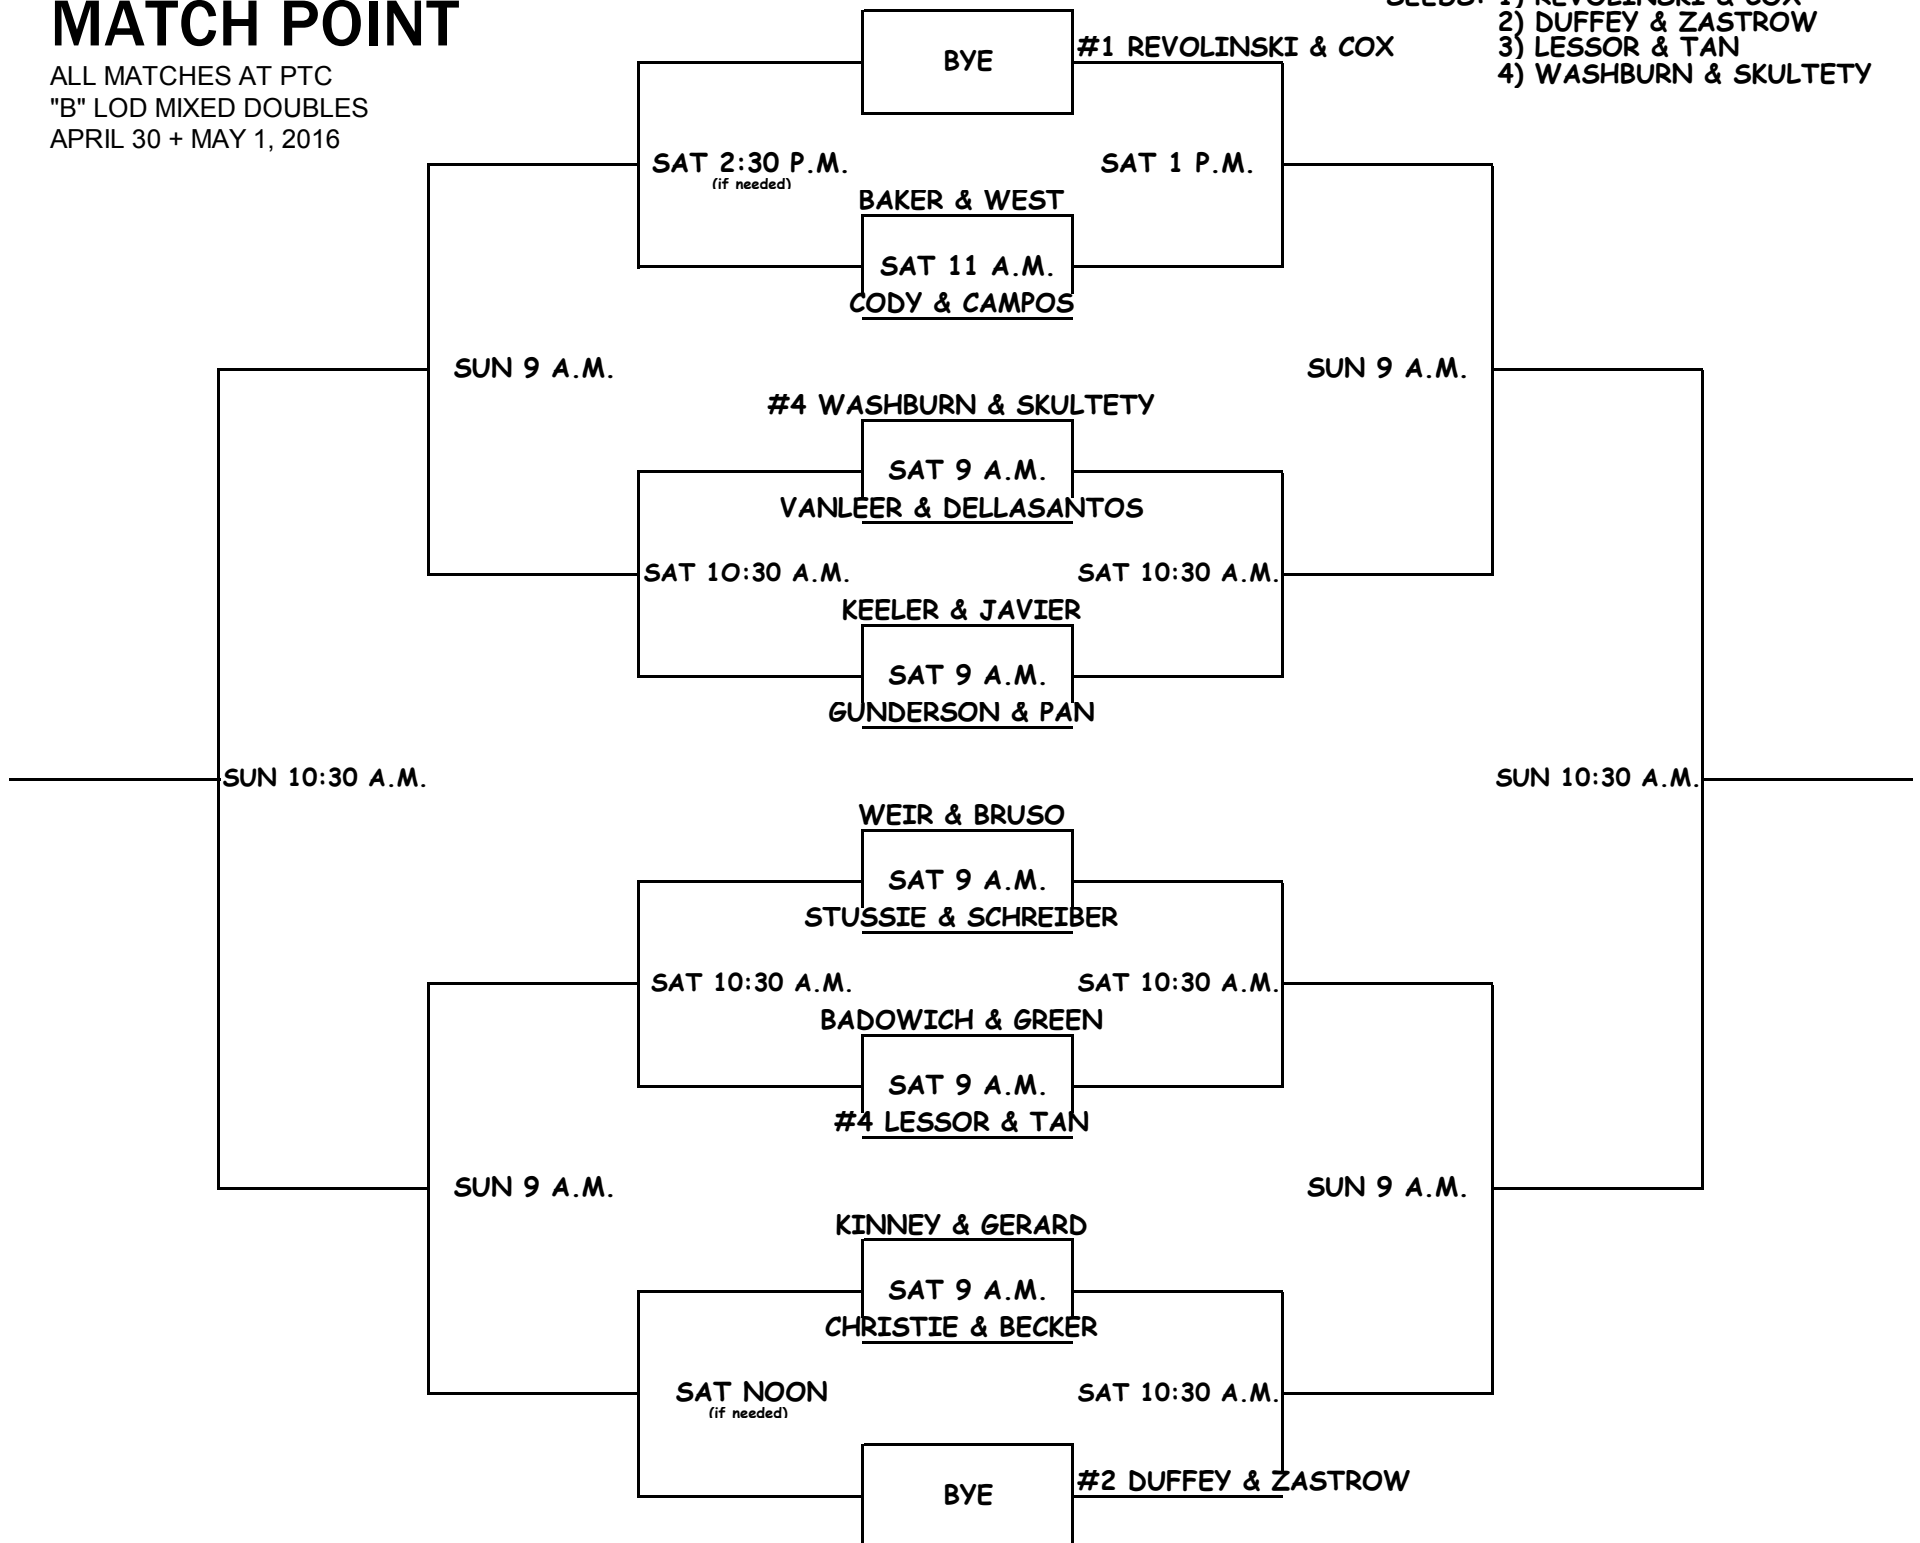

MATCH POINT

ALL MATCHES AT PTC
 "B" LOD MIXED DOUBLES
 APRIL 30 + MAY 1, 2016

- SEEDS: 1) REVOLINSKI & COX
 2) DUFFEY & ZASTROW
 3) LESSOR & TAN
 4) WASHBURN & SKULTETY

BYE

#1 REVOLINSKI & COX

SAT 2:30 P.M.
(if needed)

SAT 1 P.M.

BAKER & WEST

SAT 11 A.M.

CODY & CAMPOS

SUN 9 A.M.

SUN 9 A.M.

#4 WASHBURN & SKULTETY

SAT 9 A.M.

VANLEER & DELLASANTOS

SAT 10:30 A.M.

SAT 10:30 A.M.

KEELER & JAVIER

SAT 9 A.M.

GUNDERSON & PAN

SUN 10:30 A.M.

SUN 10:30 A.M.