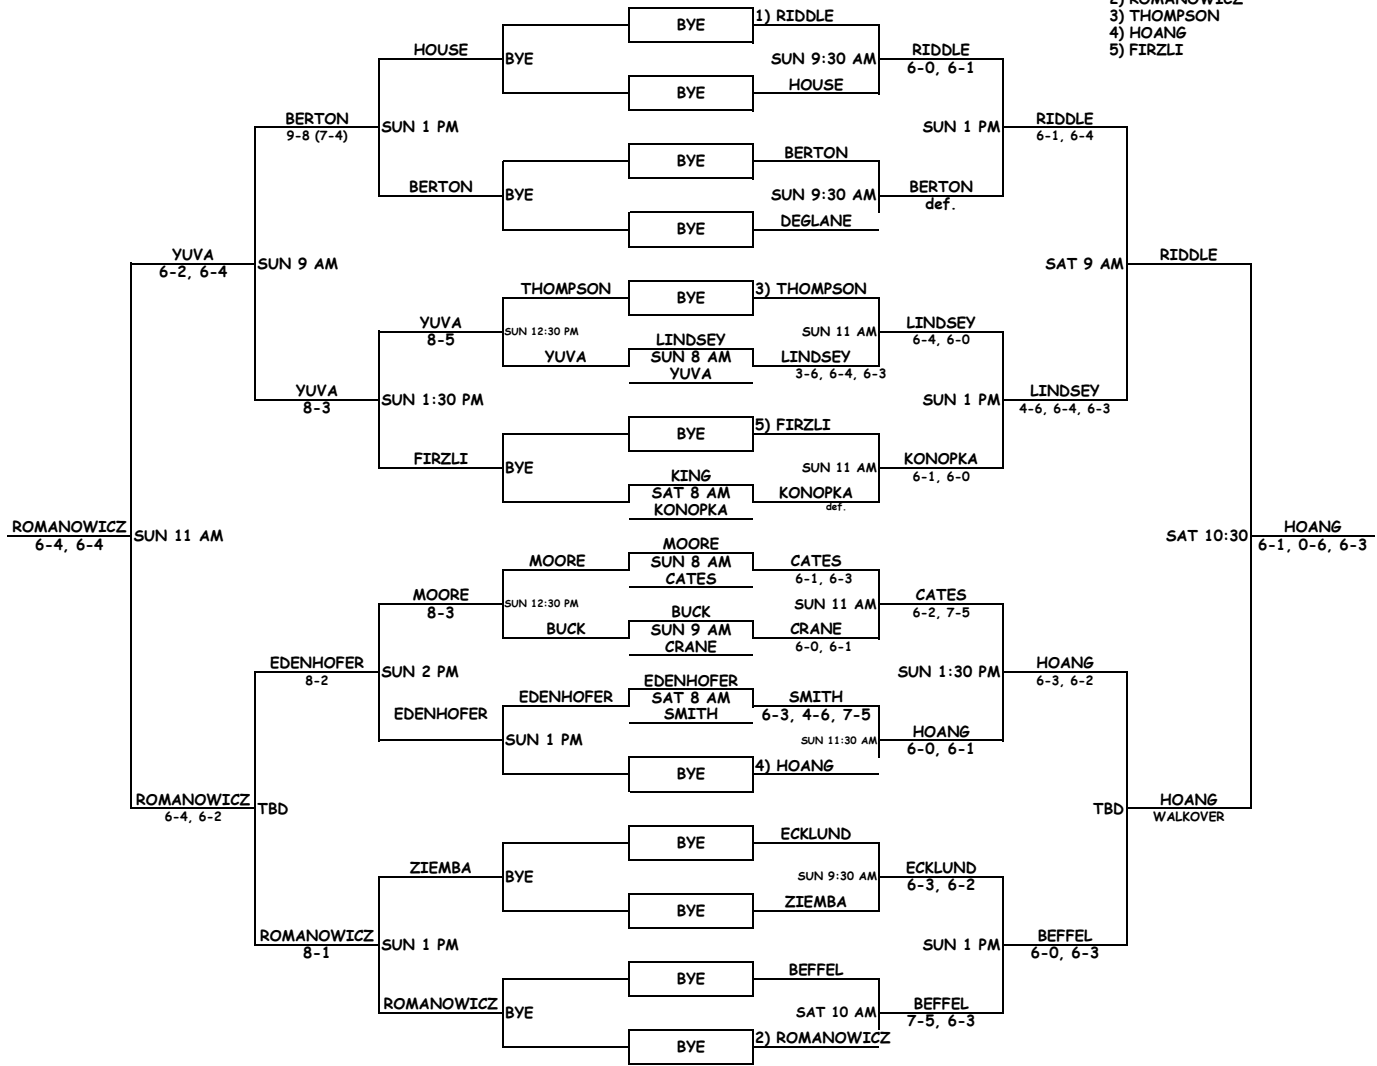

# Division A – Women’s Results – Dec 2007 Singles

SEEDS: 1) DEVER  
2) DEGLANE

# Division B – Men’s Results – Dec 2007 Singles

- SEEDS: 1) RIDDLE  
 2) ROMANOWICZ  
 3) THOMPSON  
 4) HOANG  
 5) FIRZLI

# Division B – Women’s Results – Dec 2007 Singles

SEEDS: 1) SELLER  
2) BEFFEL