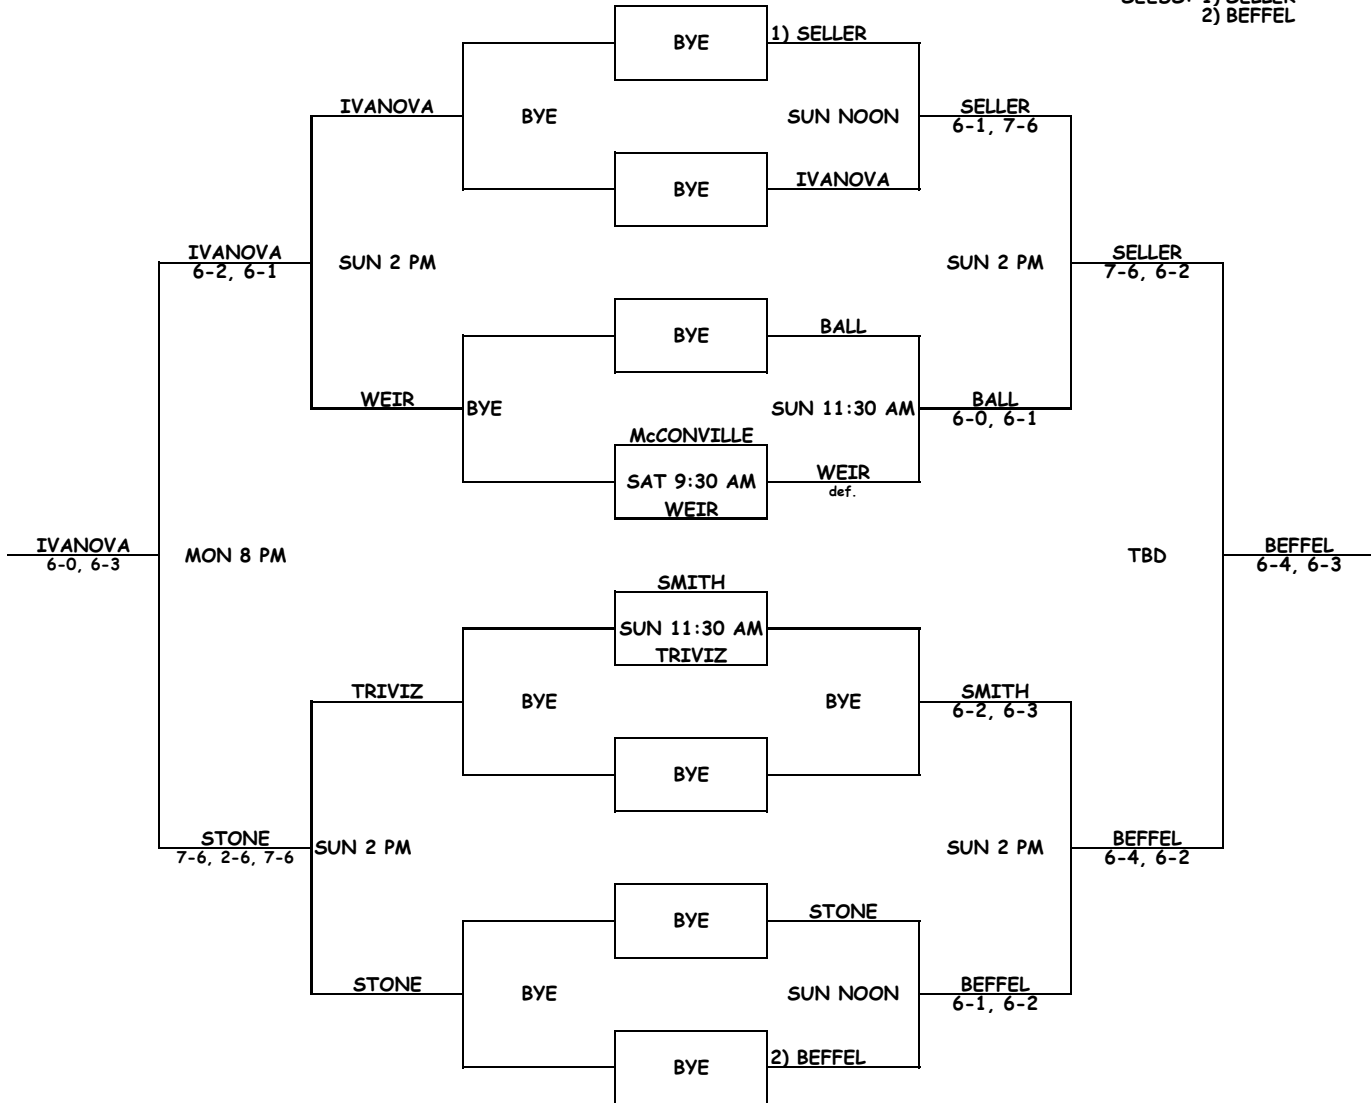

# Division A – Women’s Results – Dec 2007 Singles

SEEDS: 1) DEVER  
2) DEGLANE

# Division B – Men’s Results – Dec 2007 Singles

- SEEDS: 1) RIDDLE  
 2) ROMANOWICZ  
 3) THOMPSON  
 4) HOANG  
 5) FIRZLI

# Division B – Women’s Results – Dec 2007 Singles

SEEDS: 1) SELLER  
2) BEFFEL

# Division C – Women’s Results – Dec 2007 Singles

SEEDS: 1) WAITE  
2) PENNY