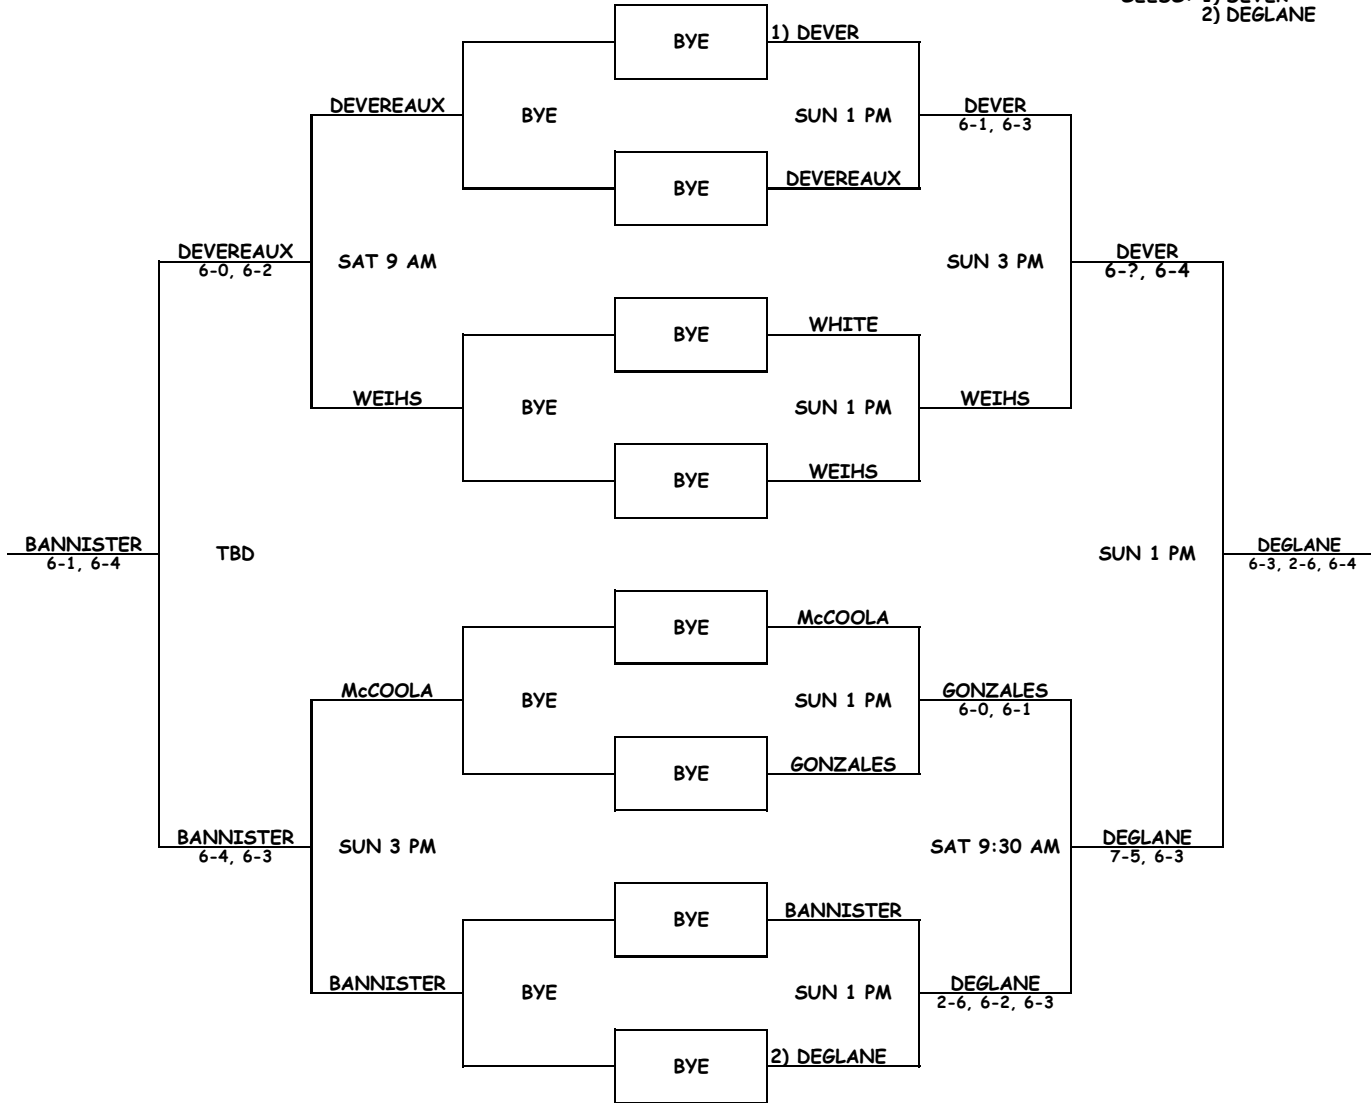

# Division A – Women’s Results – Dec 2007 Singles

SEEDS: 1) DEVER  
2) DEGLANE

# Division B – Men’s Results – Dec 2007 Singles

- SEEDS: 1) RIDDLE  
 2) ROMANOWICZ  
 3) THOMPSON  
 4) HOANG  
 5) FIRZLI

# Division B – Women’s Results – Dec 2007 Singles

SEEDS: 1) SELLER  
2) BEFFEL