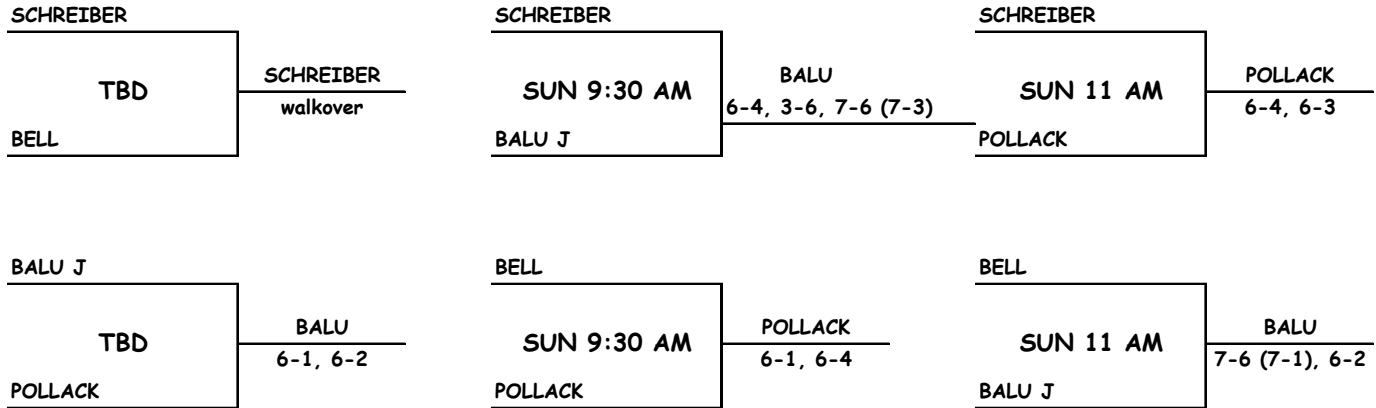

Division C – Men’s Results – Dec 2007 Singles

	PLAYER	MATCH TIMES
	SCHREIBER	SUN @ 9:30 AM, SUN @ 11 AM, TBD
	BELL	SUN @ 9:30 AM, SUN @ 11 AM, TBD
1st	BALU J	SUN @ 9:30 AM, SUN @ 11 AM, TBD
2nd	POLLACK	SUN @ 9:30 AM, SUN @ 11 AM, TBD