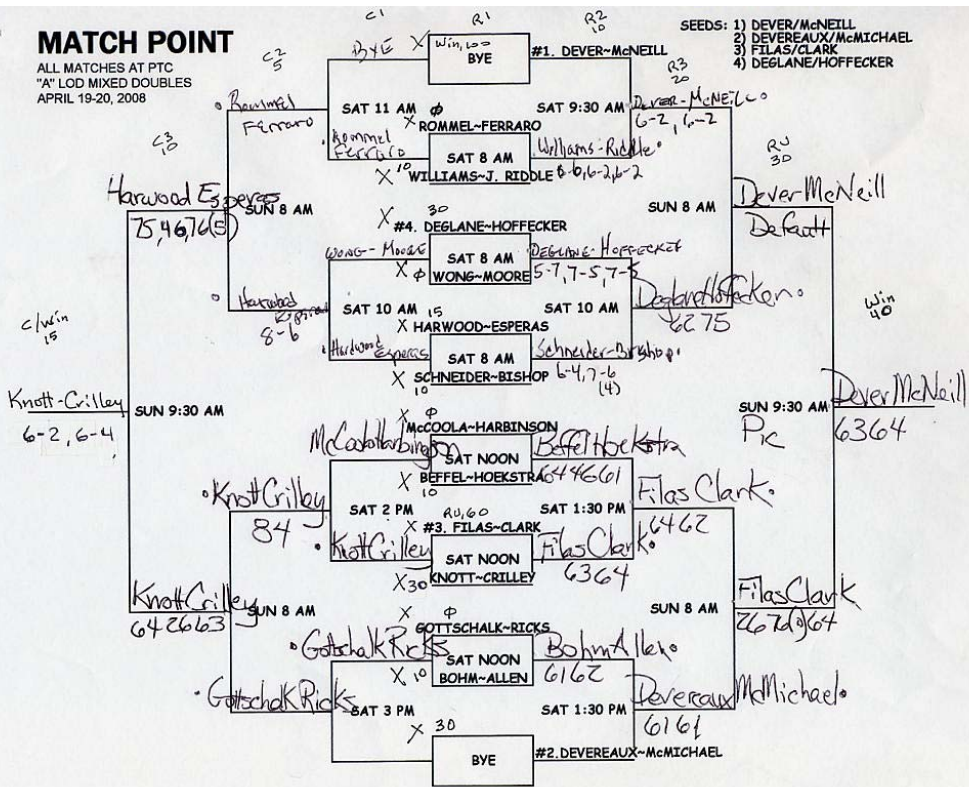

MATCH POINT

ALL MATCHES AT PTC
 "A" LOD MIXED DOUBLES
 APRIL 19-20, 2008

MATCH POINT

ALL MATCHES AT PTC
 "B" LOD MIXED DOUBLES
 APRIL 19-20, 2008

MATCH POINT

ALL MATCHES AT PTC
 "C" LOD MIXED DOUBLES
 APRIL 19-20, 2008

- SEEDS: 1) WAITE-BALU J
 2) HALLEY-CLEAVES
 3) R. HENDERSON-P. ROTH
 4) MORNEAU-BELL