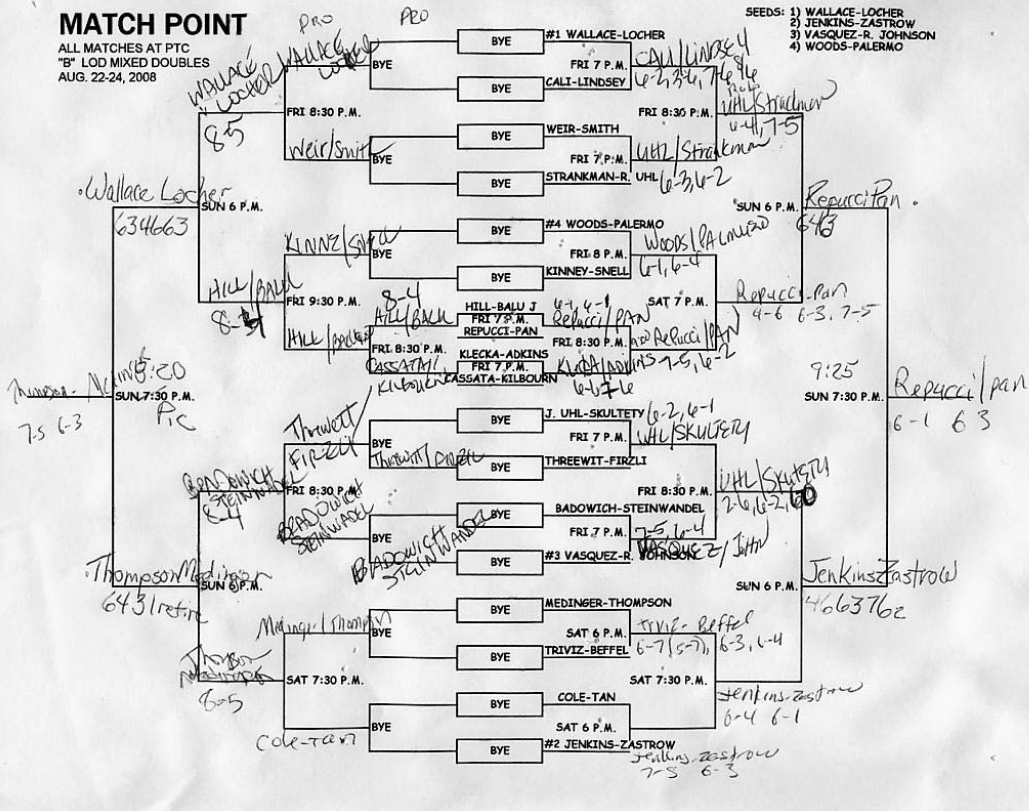

# MATCH POINT

ALL MATCHES AT PTC  
 "A" LOD MIXED DOUBLES  
 AUG. 22-24, 2008

- SEEDS: 1) ROMMEL-MURKOWICZ  
 2) DEGLANE-GUNDRUM  
 3) MERAZ-TIONGCO  
 4) SHOJI-ROMANOWICZ

# MATCH POINT

ALL MATCHES AT PTC  
 "B" LOD MIXED DOUBLES  
 AUG. 22-24, 2008

- SEEDS: 1) WALLACE-LOCHER  
 2) JENKINS-ZASTROW  
 3) VASQUEZ-R. JOHNSON  
 4) WOODS-PALERMO

# MATCH POINT

ALL MATCHES AT PHOENIX TENNIS CENTER  
 "C" LOD MIXED DOUBLES AUG. 22-24, 2008

#1 BARNES-HICKERNELL

SEEDS: 1) BARNES - HICKERNELL  
 2) VIELMA - BADOWICH