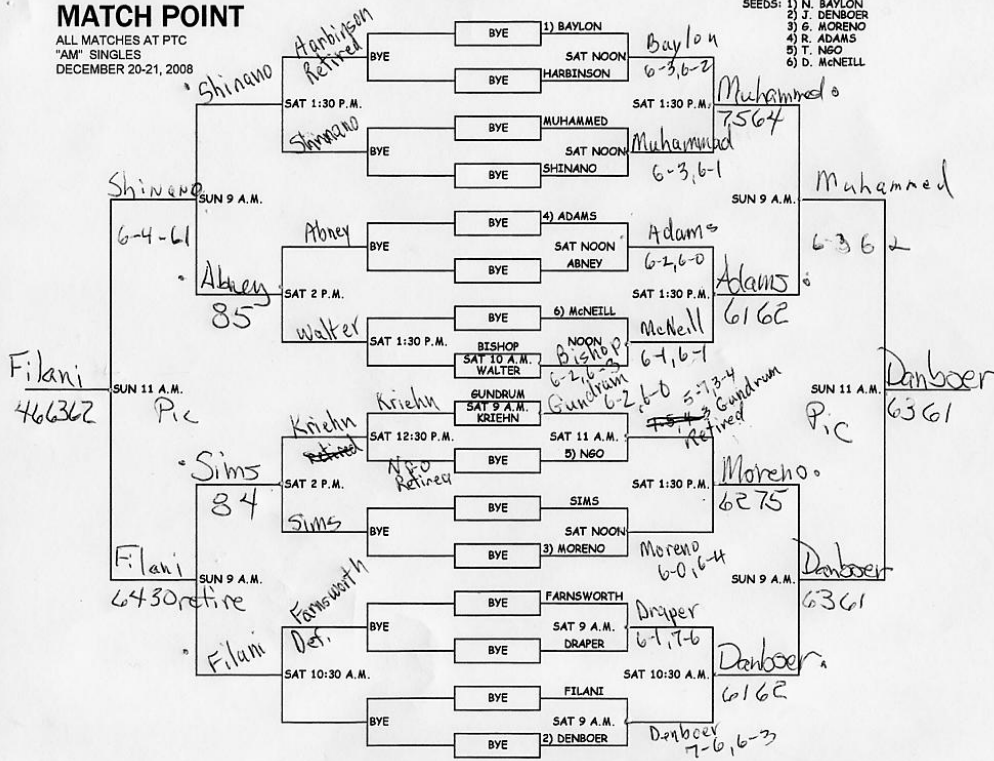

MATCH POINT

ALL MATCHES AT PTC
"AM" SINGLES
DECEMBER 20-21, 2008

SEEDS: 1) N. BAYLON
2) J. DENBOER
3) G. MORENO
4) R. ADAMS
5) T. NGO
6) D. McNEILL

MATCH POINT

ALL MATCHES AT PHOENIX TENNIS CENTER
"AW" SINGLES DECEMBER 20-21, 2008
1) BIGHI

SEEDS: 1) P. BIGHI
2) C. DEGLANE

MATCH POINT

ALL MATCHES AT PTC
"BM" SINGLES
DECEMBER 20-21, 2008

SEEDS: 1) P. TAN
2) J. BEFFEL
3) R. THOMPSON
4) B. BEFFEL

MATCH POINT

ALL MATCHES AT PHOENIX TENNIS CENTER
"BW" SINGLES DECEMBER 20-21, 2008

SEEDS: 1) B. JENKINS
2) E. IVANOVA

MATCH POINT

ALL MATCHES AT PHOENIX TENNIS CENTER
 "CM" SINGLES DECEMBER 20-21, 2008

SEEDS: 1) B. McBRIDE
 2) ARUN T.

CW Singles had insufficient entries for a draw.