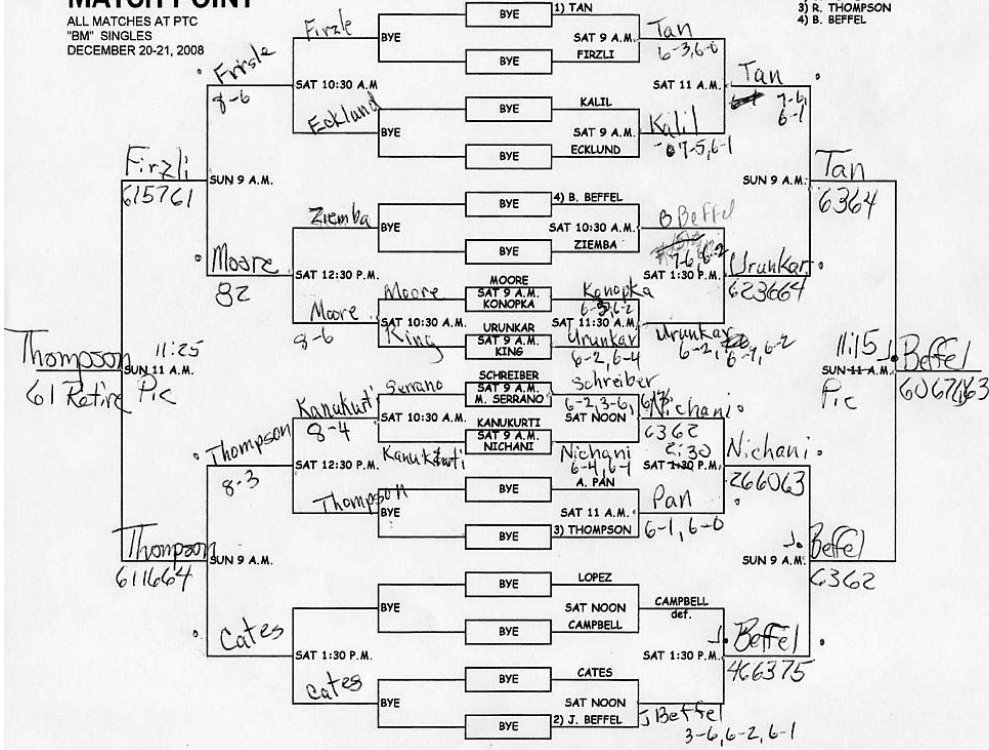

MATCH POINT

ALL MATCHES AT PTC
"AM" SINGLES
DECEMBER 20-21, 2008

SEEDS: 1) N. BAYLON
2) J. DENBOER
3) G. MORENO
4) R. ADAMS
5) T. NGO
6) D. McNEILL

MATCH POINT

ALL MATCHES AT PHOENIX TENNIS CENTER
"AW" SINGLES DECEMBER 20-21, 2008
1) BIGHI

SEEDS: 1) P. BIGHI
2) C. DEGLANE

MATCH POINT

ALL MATCHES AT PTC
"BM" SINGLES
DECEMBER 20-21, 2008

SEEDS: 1) P. TAN
2) J. BEFFEL
3) R. THOMPSON
4) B. BEFFEL

MATCH POINT

ALL MATCHES AT PHOENIX TENNIS CENTER
"BW" SINGLES DECEMBER 20-21, 2008

SEEDS: 1) B. JENKINS
2) E. IVANOVA

MATCH POINT

ALL MATCHES AT PHOENIX TENNIS CENTER
 "CM" SINGLES DECEMBER 20-21, 2008

SEEDS: 1) B. McBRIDE
 2) ARUN T.

CW Singles had insufficient entries for a draw.