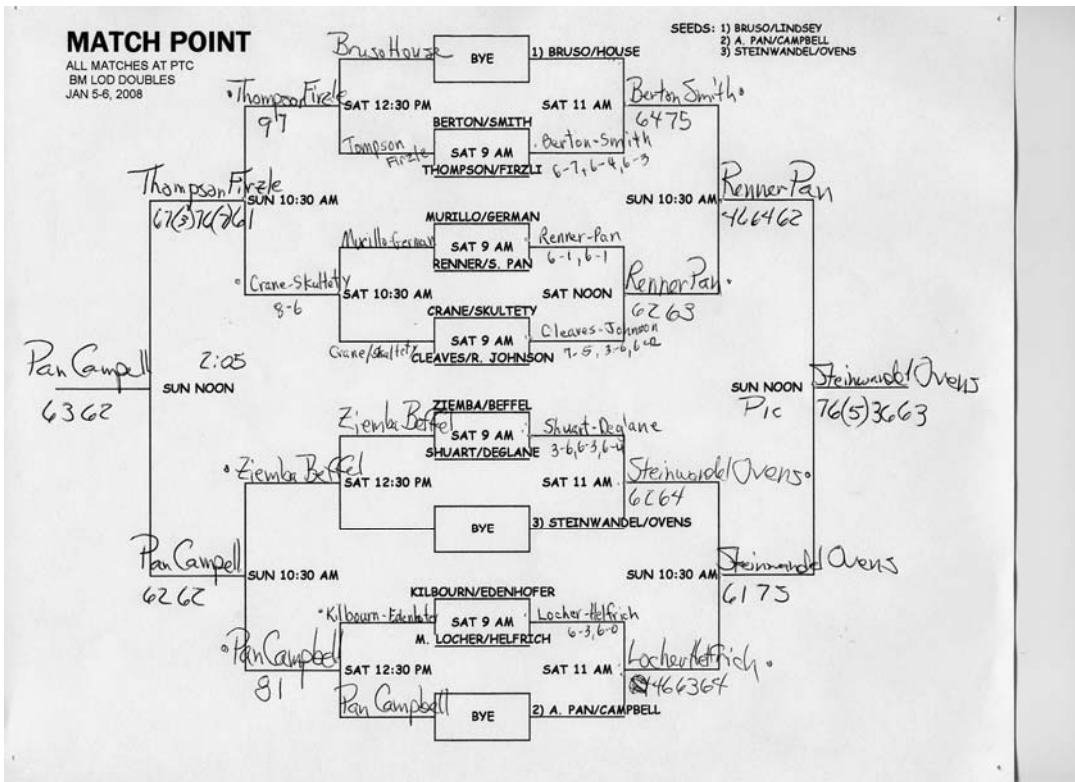

Division A – Men's and Women's Results – Jan 2008 LOD

Division B – Men's and Women's Results – Jan 2008 LOD

Division C – Men's and Women's Results – Jan 2008 LOD

MATCH POINT

ALL MATCHES AT PHOENIX TENNIS CENTER
CM LOD DOUBLES JAN 5-6, 2008

4-TEAM ROUND ROBIN FORMAT

PLAYERS	MATCH TIMES
UHL/HENDERSON	SAT 10:30 AM, SAT 1 PM, SUN 10:30 AM
KING/PLESINGER	SAT 10:30 AM, SAT 1 PM, SUN 10:30 AM
CHAWLA/ROTH	SAT 10:30 AM, SAT 1 PM, SUN 10:30 AM
BALU J/BELL	SAT 10:30 AM, SAT 1 PM, SUN 10:30 AM

MATCH POINT

ALL MATCHES AT PTC
CW LOD DOUBLES
JAN 5-6, 2008

SEEDS: 1) BAKER/BARNES
2) MEJIA/DILLER
3) WAITE/WESTMORELAND
4) TASEV/HENDERSON