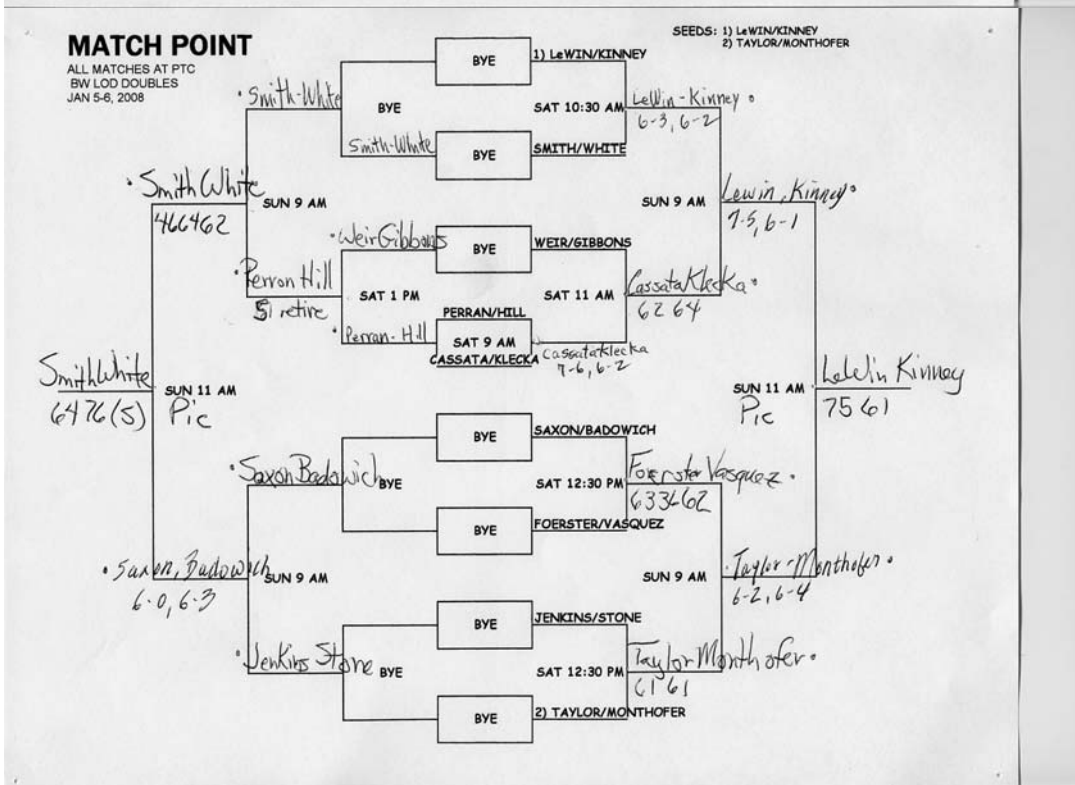

Division A – Men's and Women's Results – Jan 2008 LOD

Division B – Men's and Women's Results – Jan 2008 LOD

Division C – Men's and Women's Results – Jan 2008 LOD

MATCH POINT

ALL MATCHES AT PHOENIX TENNIS CENTER
CM LOD DOUBLES JAN 5-6, 2008

4-TEAM ROUND ROBIN FORMAT

PLAYERS	MATCH TIMES
UHL/HENDERSON	SAT 10:30 AM, SAT 1 PM, SUN 10:30 AM
KING/PLESINGER	SAT 10:30 AM, SAT 1 PM, SUN 10:30 AM
CHAWLA/ROTH	SAT 10:30 AM, SAT 1 PM, SUN 10:30 AM
BALU J/BELL	SAT 10:30 AM, SAT 1 PM, SUN 10:30 AM

MATCH POINT

ALL MATCHES AT PTC
CW LOD DOUBLES
JAN 5-6, 2008

SEEDS: 1) BAKER/BARNES
2) MEJIA/DILLER
3) WAITE/WESTMORELAND
4) TASEV/HENDERSON