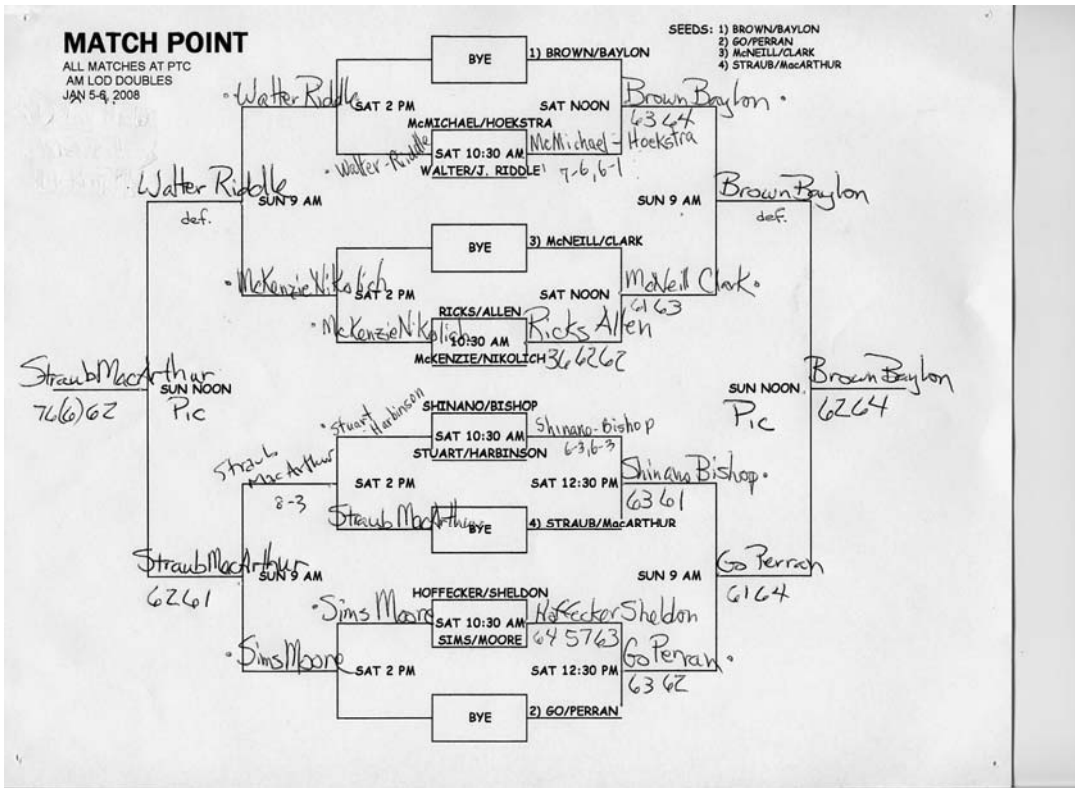

Division A – Men's and Women's Results – Jan 2008 LOD

Division B – Men's and Women's Results – Jan 2008 LOD

Division C – Men's and Women's Results – Jan 2008 LOD

MATCH POINT

ALL MATCHES AT PHOENIX TENNIS CENTER
CM LOD DOUBLES JAN 5-6, 2008

4-TEAM ROUND ROBIN FORMAT

PLAYERS	MATCH TIMES
UHL/HENDERSON	SAT 10:30 AM, SAT 1 PM, SUN 10:30 AM
KING/PLESINGER	SAT 10:30 AM, SAT 1 PM, SUN 10:30 AM
CHAWLA/ROTH	SAT 10:30 AM, SAT 1 PM, SUN 10:30 AM
BALU J/BELL	SAT 10:30 AM, SAT 1 PM, SUN 10:30 AM

MATCH POINT

ALL MATCHES AT PTC
CW LOD DOUBLES
JAN 5-6, 2008

SEEDS: 1) BAKER/BARNES
2) MEJIA/DILLER
3) WAITE/WESTMORELAND
4) TASEV/HENDERSON