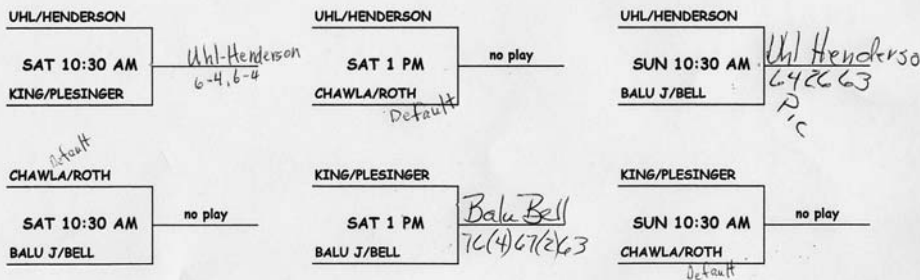

Division A – Men's and Women's Results – Jan 2008 LOD

Division B – Men's and Women's Results – Jan 2008 LOD

Division C – Men's and Women's Results – Jan 2008 LOD

MATCH POINT

ALL MATCHES AT PHOENIX TENNIS CENTER
CM LOD DOUBLES JAN 5-6, 2008

4-TEAM ROUND ROBIN FORMAT

PLAYERS	MATCH TIMES
UHL/HENDERSON	SAT 10:30 AM, SAT 1 PM, SUN 10:30 AM
KING/PLESINGER	SAT 10:30 AM, SAT 1 PM, SUN 10:30 AM
CHAWLA/ROTH	SAT 10:30 AM, SAT 1 PM, SUN 10:30 AM
BALU J/BELL	SAT 10:30 AM, SAT 1 PM, SUN 10:30 AM

MATCH POINT

ALL MATCHES AT PTC
CW LOD DOUBLES
JAN 5-6, 2008

SEEDS: 1) BAKER/BARNES
2) MEJIA/DILLER
3) WAITE/WESTMORELAND
4) TASEV/HENDERSON