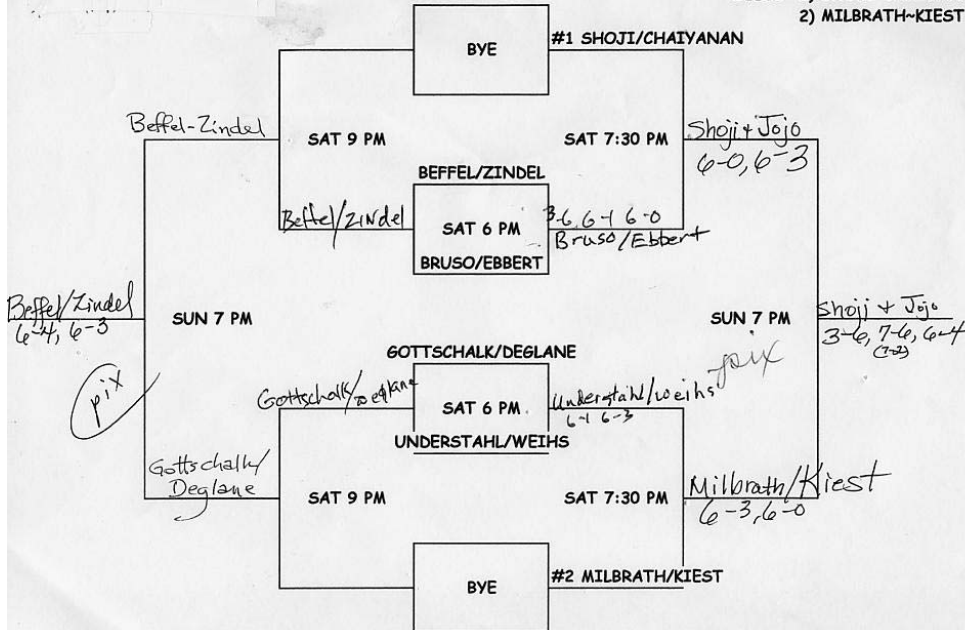

Chapman-Cleaves
7-4, 6-2
(9-7)

PLESINGER/SCHREIBER

SAT 6 PM
FAROOQUI/EDDIE

Farooqui/Eddie
6-3, 5-7, 7-4

TYLER/TUAZON

SAT 7:30 PM
FAROOQUI/EDDIE

Farooqui/Eddie
7-5, 6-0

TYLER/TUAZON

SUN 7 PM
PLESINGER/SCHREIBER

Plesinger-Schreiber
6-0, 6-3
3

MATCH POINT

ALL MATCHES AT PHOENIX TENNIS CENTER
"AW" CYOP DOUBLES JULY 25-27, 2008

SEEDS: 1) SHOJI-CHAIYANAN
2) MILBRATH-KIEST

MATCH POINT

ALL MATCHES AT PHOENIX TENNIS CENTER
 "BW" CYOP DOUBLES JULY 25-27, 2008