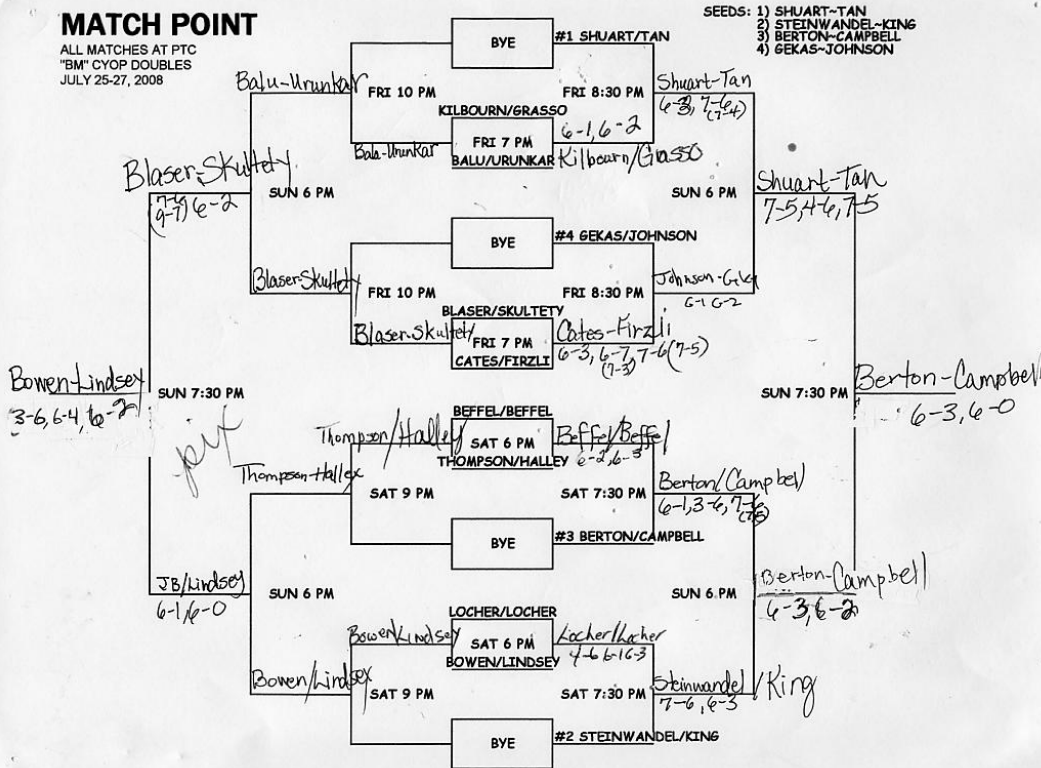

MATCH POINT

ALL MATCHES AT PTC
"AM" CYOP DOUBLES
JULY 25-27, 2008

- SEEDS: 1) MARTINEZ-TAYLOR
2) McNEILL-RICHERT
3) CAHILL-McNICOL
4) BLANCHARD-NGO

MATCH POINT

ALL MATCHES AT PTC
"BM" CYOP DOUBLES
JULY 25-27, 2008

- SEEDS: 1) SHUART-TAN
2) STEINWANDEL-KING
3) BERTON-CAMPBELL
4) GEKAS-JOHNSON

MATCH POINT

ALL MATCHES AT PHOENIX TENNIS CENTER
"CM" CYOP DOUBLES JULY 25-27, 2008

4-TEAM ROUND ROBIN FORMAT

	PLAYER	MATCH TIMES
1 st	CHAPMAN/CLEAVES	SAT 6 PM, SAT 7:30 PM, SUN 7 PM
	TYLER/TUAZON	SAT 6 PM, SAT 7:30 PM, SUN 7 PM
3 rd	PLESINGER/SCHREIBER	SAT 6 PM, SAT 7:30 PM, SUN 7 PM
2 nd	FAROOQUI/EDDIE	SAT 6 PM, SAT 7:30 PM, SUN 7 PM