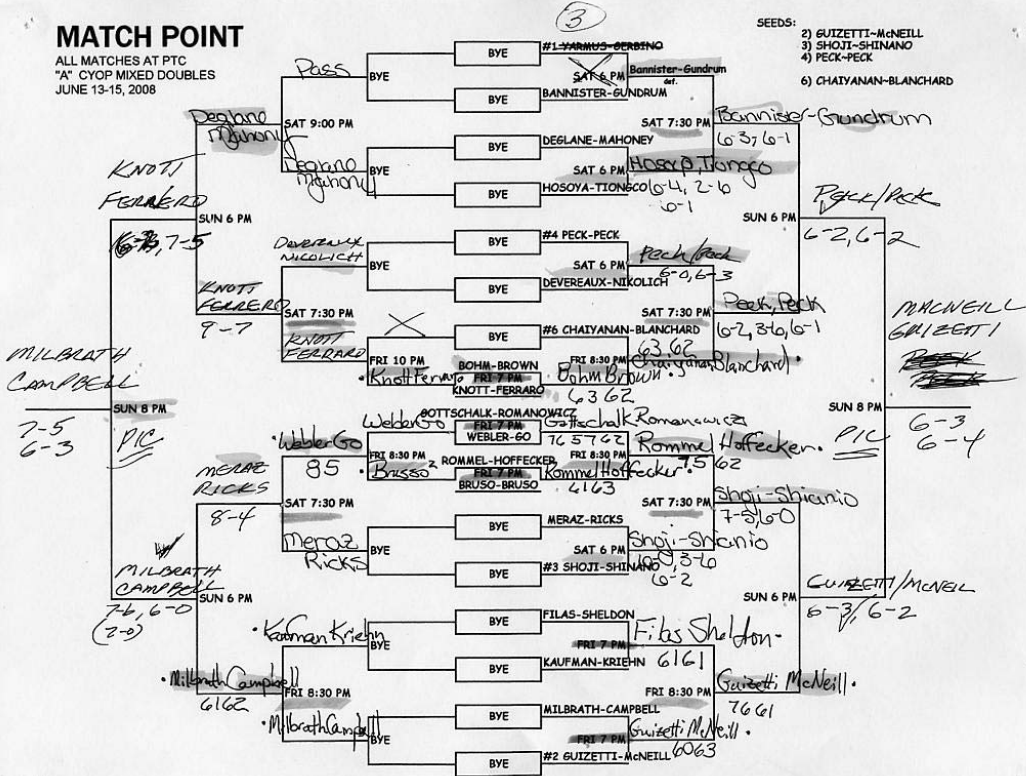

MATCH POINT

ALL MATCHES AT PTC
"A" CYOP MIXED DOUBLES
JUNE 13-15, 2008

MATCH POINT

ALL MATCHES AT PTC
"B" CYOP MIXED DOUBLES
JUNE 13-15, 2008

MATCH POINT

ALL MATCHES AT PTC
 "C" CYOP MIXED DOUBLES
 JUNE 13-15, 2008

- SEEDS: 1) THOMPSON-EDDIE
 2) BARNES-YONAN
 3) TYLER-TYLER
 4) VIELMA-FAROQQUI