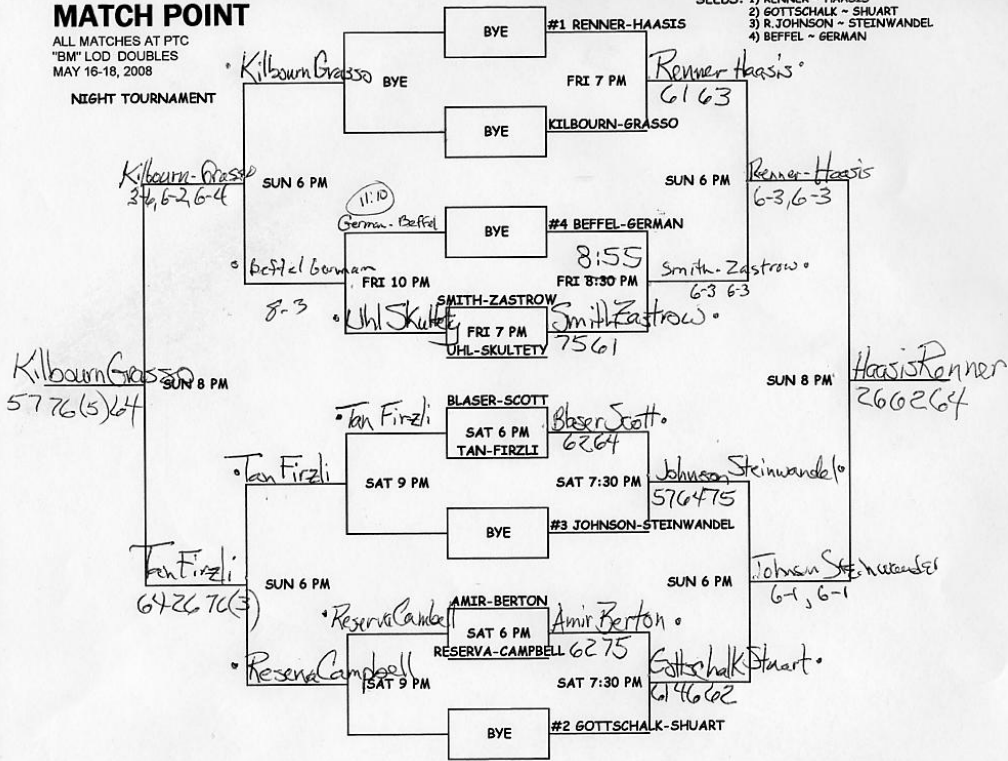

MATCH POINT

ALL MATCHES AT PHOENIX TENNIS CENTER
 "AM" LOD DOUBLES MAY 16-18, 2008

NIGHT TOURNAMENT

SEEDS: 1) MCKENZIE ~ SIMS
 2) McNEILL ~ STUART

MATCH POINT

ALL MATCHES AT PHOENIX TENNIS CENTER
 "AW" LOD DOUBLES MAY 16-18, 2008

NIGHT TOURNAMENT

SEEDS: 1) COMBS ~ GOTTSCHALK
 2) DEGLANE ~ WHITE

MATCH POINT

ALL MATCHES AT PTC
"BM" LOD DOUBLES
MAY 16-18, 2008

NIGHT TOURNAMENT

SEEDS: 1) RENNER - HAASIS
2) GOTTSCHALK - SHUART
3) JOHNSON - STEINWANDEL
4) BEFFEL - GERMAN

MATCH POINT

ALL MATCHES AT PHOENIX TENNIS CENTER
"BW" LOD DOUBLES MAY 16-18, 2008

NIGHT TOURNAMENT

#1 SMITH-REPUCCI

SEEDS: 1) SMITH - REPUCCI
2) UHL - VASQUEZ

MATCH POINT

ALL MATCHES AT PHOENIX TENNIS CENTER
 "CM" LOD DOUBLES MAY 16-18, 2008

NIGHT TOURNAMENT

SEEDS: 1) SCHREIBER ~ ROTH
 2) PLESINGER ~ URUNKAR

MATCH POINT

ALL MATCHES AT PHOENIX TENNIS CENTER
 "CW" LOD DOUBLES MAY 16-18, 2008

NIGHT TOURNAMENT

SEEDS: 1) MEJIA ~ PENNY
 2) BAKER ~ GARDNER