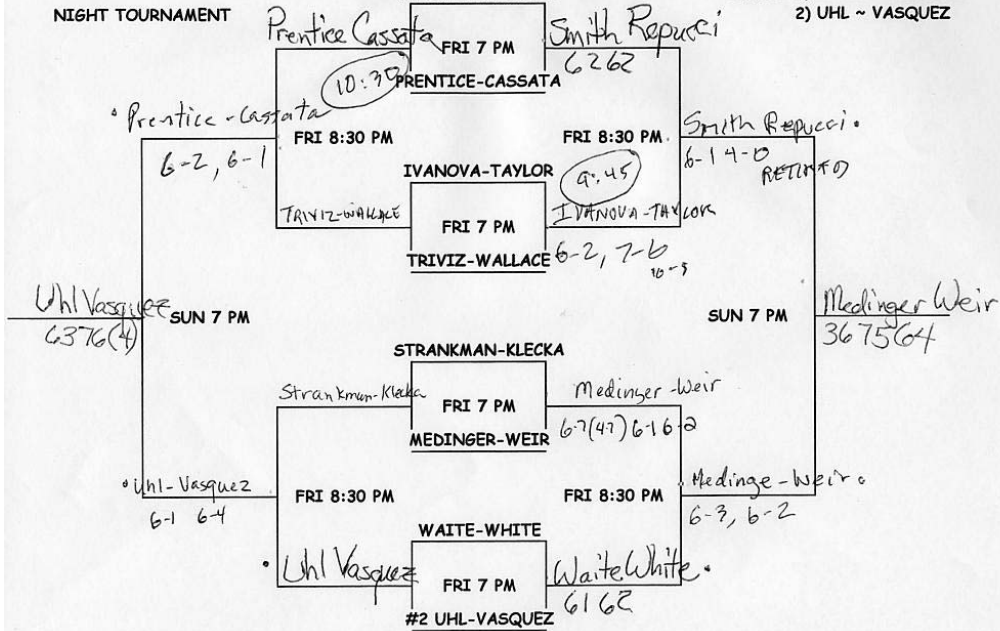

MATCH POINT

ALL MATCHES AT PHOENIX TENNIS CENTER
 "AM" LOD DOUBLES MAY 16-18, 2008

NIGHT TOURNAMENT

SEEDS: 1) MCKENZIE ~ SIMS
 2) McNEILL ~ STUART

MATCH POINT

ALL MATCHES AT PHOENIX TENNIS CENTER
 "AW" LOD DOUBLES MAY 16-18, 2008

NIGHT TOURNAMENT

SEEDS: 1) COMBS ~ GOTTSCHALK
 2) DEGLANE ~ WHITE

MATCH POINT

ALL MATCHES AT PTC
"BM" LOD DOUBLES
MAY 16-18, 2008

NIGHT TOURNAMENT

SEEDS: 1) RENNER - HAASIS
2) GOTTSCHALK - SHUART
3) JOHNSON - STEINWANDEL
4) BEFFEL - GERMAN

MATCH POINT

ALL MATCHES AT PHOENIX TENNIS CENTER
"BW" LOD DOUBLES MAY 16-18, 2008

NIGHT TOURNAMENT

#1 SMITH-REPUCCI

SEEDS: 1) SMITH - REPUCCI
2) UHL - VASQUEZ

MATCH POINT

ALL MATCHES AT PHOENIX TENNIS CENTER
 "CM" LOD DOUBLES MAY 16-18, 2008

NIGHT TOURNAMENT

SEEDS: 1) SCHREIBER ~ ROTH
 2) PLESINGER ~ URUNKAR

MATCH POINT

ALL MATCHES AT PHOENIX TENNIS CENTER
 "CW" LOD DOUBLES MAY 16-18, 2008

NIGHT TOURNAMENT

SEEDS: 1) MEJIA ~ PENNY
 2) BAKER ~ GARDNER