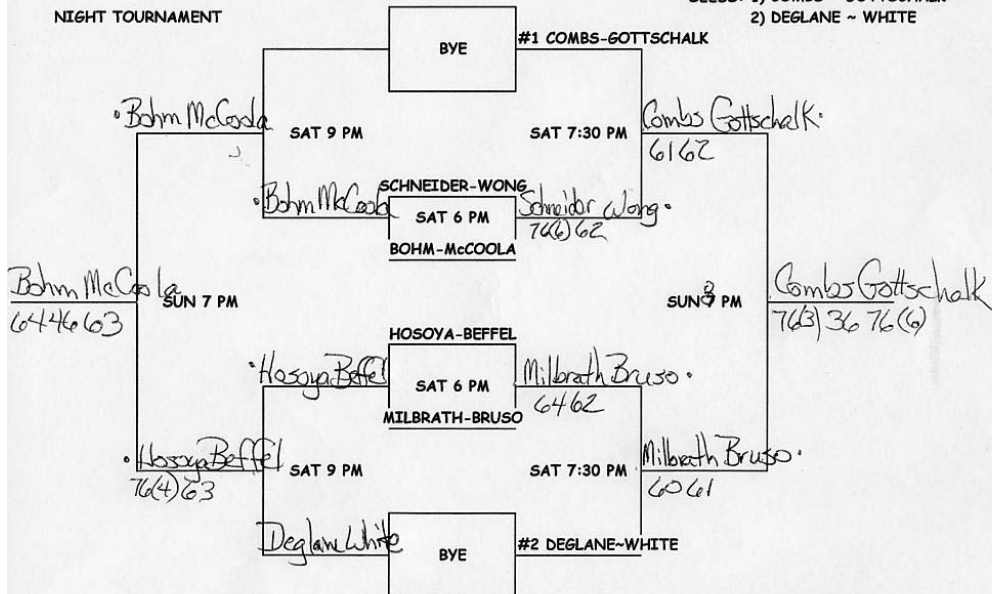

MATCH POINT

ALL MATCHES AT PHOENIX TENNIS CENTER
 "AM" LOD DOUBLES MAY 16-18, 2008

NIGHT TOURNAMENT

SEEDS: 1) MCKENZIE ~ SIMS
 2) McNEILL ~ STUART

MATCH POINT

ALL MATCHES AT PHOENIX TENNIS CENTER
 "AW" LOD DOUBLES MAY 16-18, 2008

NIGHT TOURNAMENT

SEEDS: 1) COMBS ~ GOTTSCHALK
 2) DEGLANE ~ WHITE

MATCH POINT

ALL MATCHES AT PTC
"BM" LOD DOUBLES
MAY 16-18, 2008

NIGHT TOURNAMENT

SEEDS: 1) RENNER - HAASIS
2) GOTTSCHALK - SHUART
3) JOHNSON - STEINWANDEL
4) BEFFEL - GERMAN

MATCH POINT

ALL MATCHES AT PHOENIX TENNIS CENTER
"BW" LOD DOUBLES MAY 16-18, 2008

NIGHT TOURNAMENT

#1 SMITH-REPUCCI

SEEDS: 1) SMITH - REPUCCI
2) UHL - VASQUEZ

MATCH POINT

ALL MATCHES AT PHOENIX TENNIS CENTER
 "CM" LOD DOUBLES MAY 16-18, 2008

NIGHT TOURNAMENT

SEEDS: 1) SCHREIBER ~ ROTH
 2) PLESINGER ~ URUNKAR

MATCH POINT

ALL MATCHES AT PHOENIX TENNIS CENTER
 "CW" LOD DOUBLES MAY 16-18, 2008

NIGHT TOURNAMENT

SEEDS: 1) MEJIA ~ PENNY
 2) BAKER ~ GARDNER