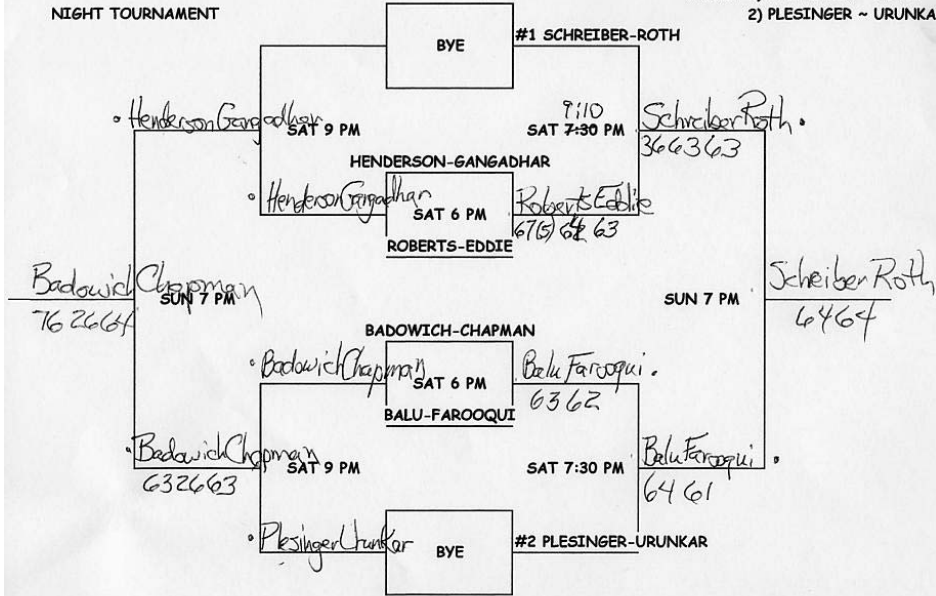

NIGHT TOURNAMENT

SEEDS: 1) COMBS ~ GOTTSCHALK
 2) DEGLANE ~ WHITE

MATCH POINT

ALL MATCHES AT PTC
"BM" LOD DOUBLES
MAY 16-18, 2008

NIGHT TOURNAMENT

SEEDS: 1) RENNER - HAASIS
2) GOTTSCHALK - SHUART
3) JOHNSON - STEINWANDEL
4) BEFFEL - GERMAN

MATCH POINT

ALL MATCHES AT PHOENIX TENNIS CENTER
"BW" LOD DOUBLES MAY 16-18, 2008

NIGHT TOURNAMENT

#1 SMITH-REPUCCI

SEEDS: 1) SMITH - REPUCCI
2) UHL - VASQUEZ

MATCH POINT

ALL MATCHES AT PHOENIX TENNIS CENTER
 "CM" LOD DOUBLES MAY 16-18, 2008

NIGHT TOURNAMENT

SEEDS: 1) SCHREIBER ~ ROTH
 2) PLESINGER ~ URUNKAR

MATCH POINT

ALL MATCHES AT PHOENIX TENNIS CENTER
 "CW" LOD DOUBLES MAY 16-18, 2008

NIGHT TOURNAMENT

SEEDS: 1) MEJIA ~ PENNY
 2) BAKER ~ GARDNER