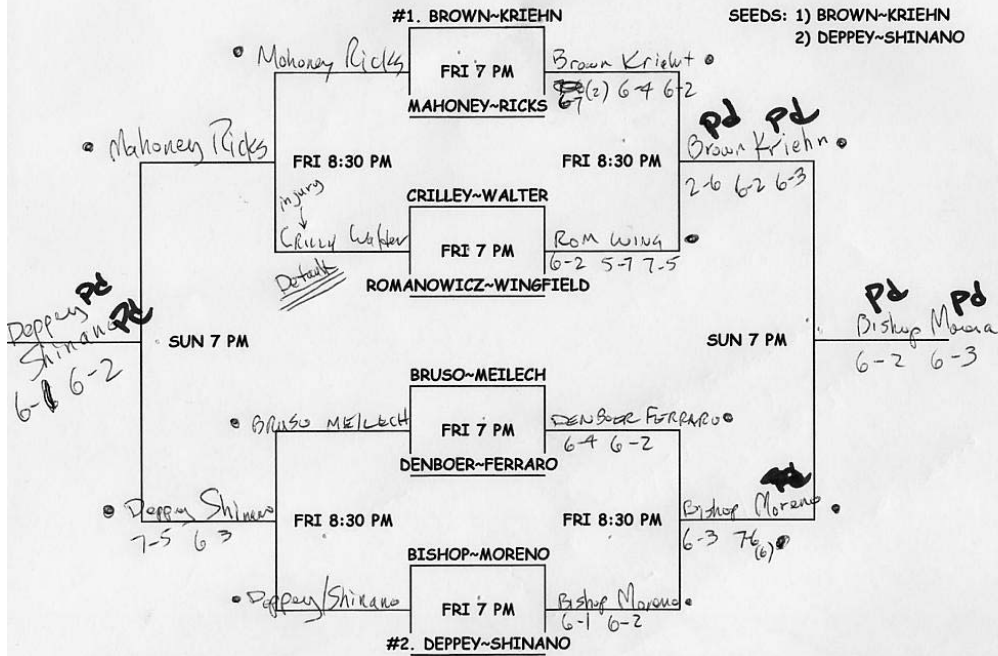

MATCH POINT

ALL MATCHES AT PHOENIX TENNIS CENTER
"A" MEN LOD DOUBLES SEPTEMBER 26-28, 2008

MATCH POINT

ALL MATCHES AT PHOENIX TENNIS CENTER
"A" WOMEN LOD DOUBLES SEPTEMBER 26-28, 2008

MATCH POINT

ALL MATCHES AT PTC
"B" MEN LOD DOUBLES
SEPTEMBER 26-28, 2008

SEEDS: 1) SHUART-SKULTETY
2) HALLEY-STEIN
3) HAASIS-PAN
4) BERTON-UHL

MATCH POINT

ALL MATCHES AT PHOENIX TENNIS CENTER
"B" WOMEN LOD DOUBLES SEPTEMBER 26-28, 2008

SEEDS: 1) CARDOZA-KINNEY
2) STRANKMAN-UHL

MATCH POINT

ALL MATCHES AT PHOENIX TENNIS CENTER
"C" MEN LOD DOUBLES SEPTEMBER 25-28, 2008

4-TEAM ROUND ROBIN FORMAT

TEAM	MATCH TIMES
CHAPMAN-PLESINGER	FRI 7 PM, FRI 8:30 PM, SUN 7 PM
CLEAVES-ROBERTS	FRI 7 PM, FRI 8:30 PM, SUN 7 PM ②
KING-SCHREIBER	FRI 7 PM, FRI 8:30 PM, SUN 7 PM ①
EDENHOFER-SNELL	FRI 7 PM, FRI 8:30 PM, SUN 7 PM ③

SUN 7 PM
KING-SCHREIBER

King Schreiber
6-2 3-6 7-5

MATCH POINT

ALL MATCHES AT PHOENIX TENNIS CENTER
"C" WOMEN LOD DOUBLES SEPTEMBER 26-28, 2008

SEEDS: 1) BAKER-VIELMA
2) PENNY-THERRIEN