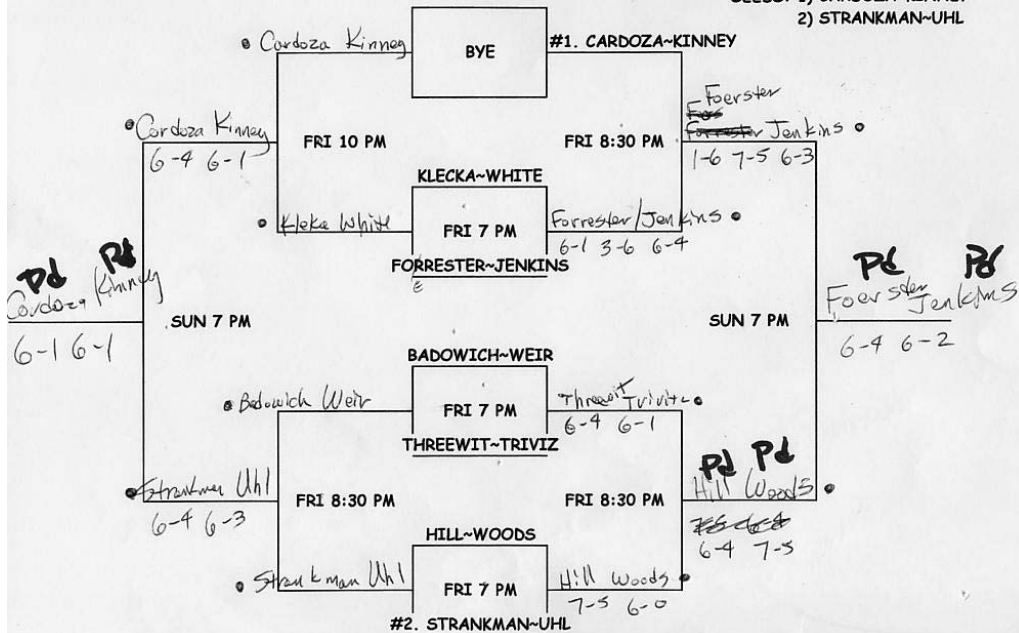

MATCH POINT

ALL MATCHES AT PHOENIX TENNIS CENTER
"A" MEN LOD DOUBLES SEPTEMBER 26-28, 2008

MATCH POINT

ALL MATCHES AT PHOENIX TENNIS CENTER
"A" WOMEN LOD DOUBLES SEPTEMBER 26-28, 2008

MATCH POINT

ALL MATCHES AT PTC
"B" MEN LOD DOUBLES
SEPTEMBER 26-28, 2008

SEEDS: 1) SHUART-SKULTETY
2) HALLEY-STEIN
3) HAASIS-PAN
4) BERTON-UHL

MATCH POINT

ALL MATCHES AT PHOENIX TENNIS CENTER
"B" WOMEN LOD DOUBLES SEPTEMBER 26-28, 2008

SEEDS: 1) CARDOZA-KINNEY
2) STRANKMAN-UHL

MATCH POINT

ALL MATCHES AT PHOENIX TENNIS CENTER
"C" MEN LOD DOUBLES SEPTEMBER 25-28, 2008

4-TEAM ROUND ROBIN FORMAT

TEAM	MATCH TIMES
CHAPMAN-PLESINGER	FRI 7 PM, FRI 8:30 PM, SUN 7 PM
CLEAVES-ROBERTS	FRI 7 PM, FRI 8:30 PM, SUN 7 PM ②
KING-SCHREIBER	FRI 7 PM, FRI 8:30 PM, SUN 7 PM ①
EDENHOFER-SNELL	FRI 7 PM, FRI 8:30 PM, SUN 7 PM ③

SUN 7 PM
KING-SCHREIBER

King Schreiber
6-2 3-6 7-5

MATCH POINT

ALL MATCHES AT PHOENIX TENNIS CENTER
"C" WOMEN LOD DOUBLES SEPTEMBER 26-28, 2008

SEEDS: 1) BAKER-VIELMA
2) PENNY-THERRIEN