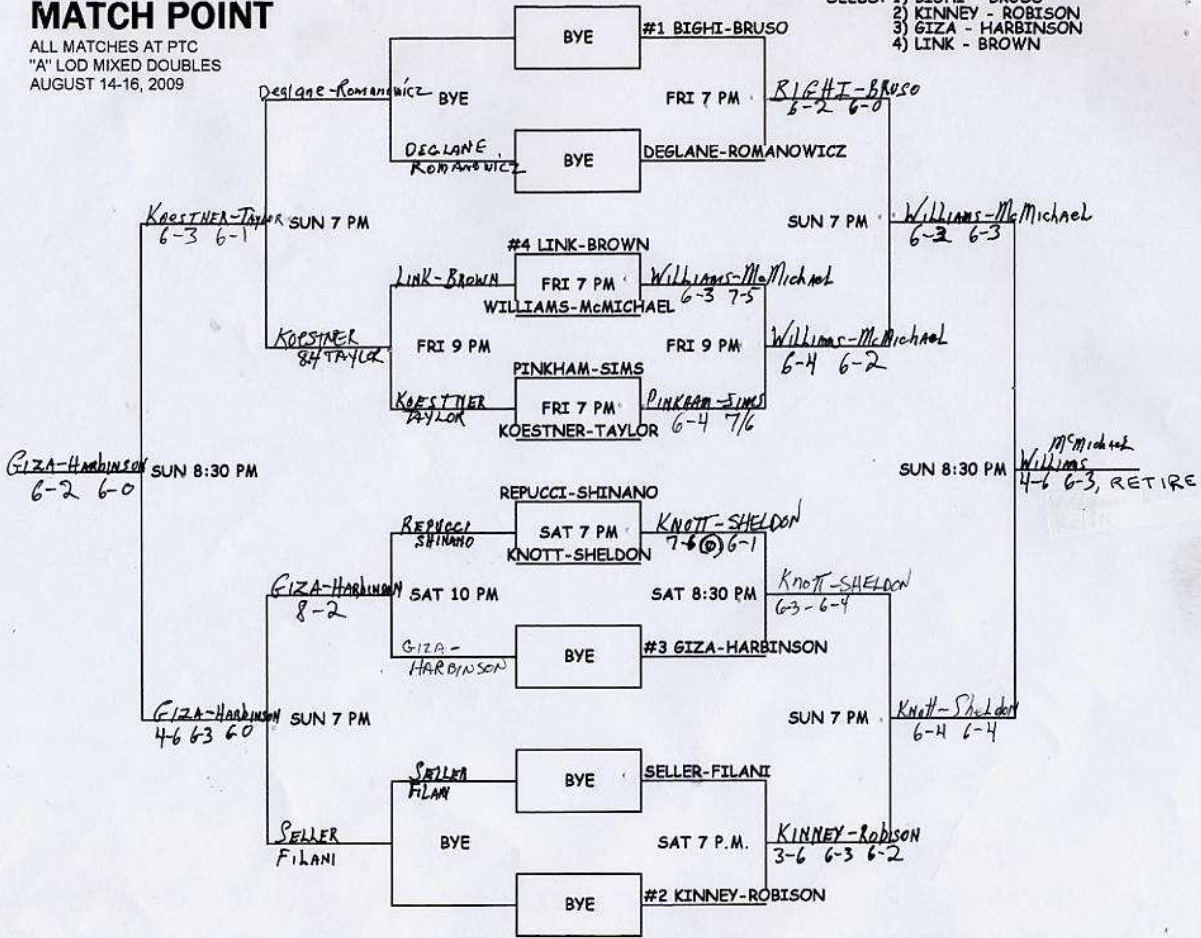

# MATCH POINT

ALL MATCHES AT PTC  
"A" LOD MIXED DOUBLES  
AUGUST 14-16, 2009

- SEEDS: 1) BIGHI - BRUSO  
2) KINNEY - ROBISON  
3) GIZA - HARBINSON  
4) LINK - BROWN

# MATCH POINT

ALL MATCHES AT PTC  
"C" LOD MIXED DOUBLES  
AUGUST 14-16, 2009

SEEDS: 1) GIRARD - CHAPMAN  
2) BARNES - YONAN