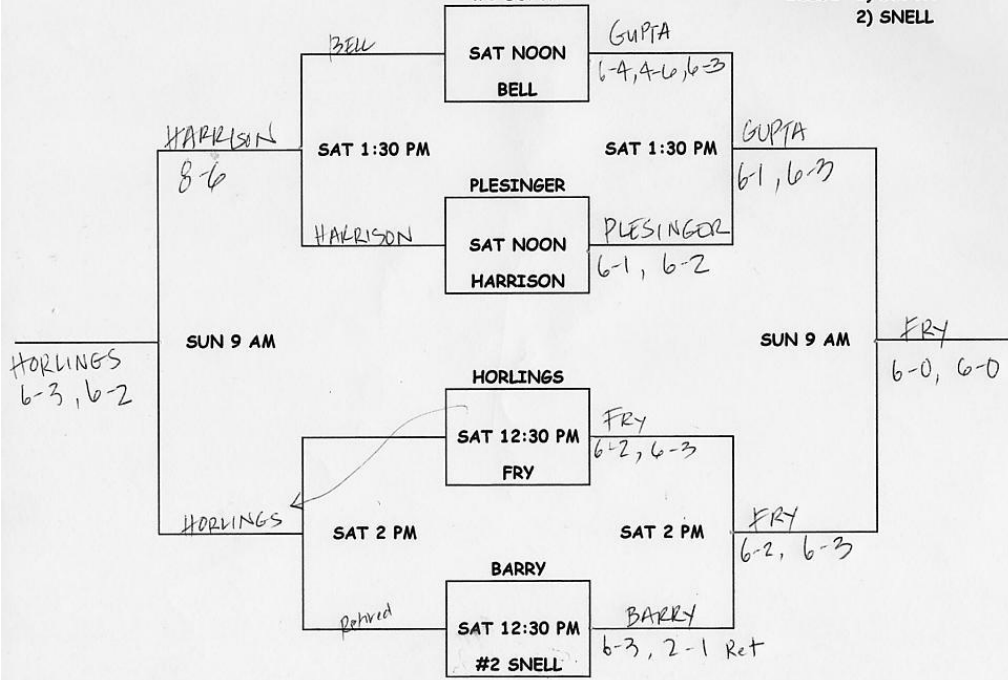

MATCH POINT

ALL MATCHES AT PHOENIX TENNIS CENTER

"CM" SINGLES DECEMBER 5-6, 2009

#1 GUPTA

SEEDS: 1) GUPTA
2) SNELL

MATCH POINT

ALL MATCHES AT PHOENIX TENNIS CENTER
"AW" SINGLES DECEMBER 5-6, 2009

SEEDS: 1) BIGHI
2) BANNISTER
3) DEVER

MATCH POINT

ALL MATCHES AT PHOENIX TENNIS CENTER
"BW" SINGLES DECEMBER 5-6, 2009

SEEDS: 1) WAITE
2) CAPEZZUTO

MATCH POINT

ALL MATCHES AT PHOENIX TENNIS CENTER
"CW" SINGLES DECEMBER 5-6, 2009

4-PERSON ROUND ROBIN FORMAT