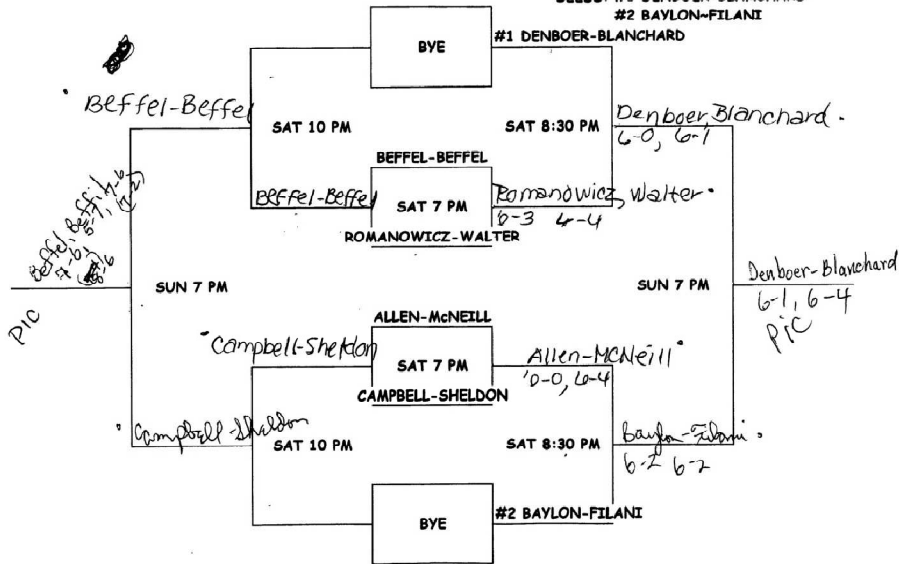

MATCH POINT

ALL MATCHES AT PHOENIX TENNIS CENTER

"A" MEN DOUBLES JULY 17-19, 2009

SEEDS: #1 DENBOER-BLANCHARD
#2 BAYLON-FILANI