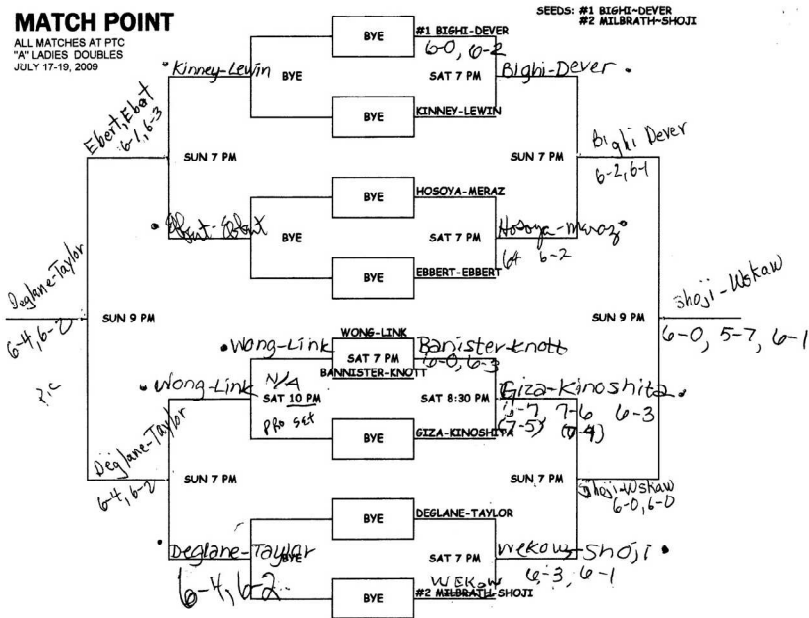

MATCH POINT

SEEDS: #1 BIGHI-DEVER
#2 MILBRATH-SHOJI