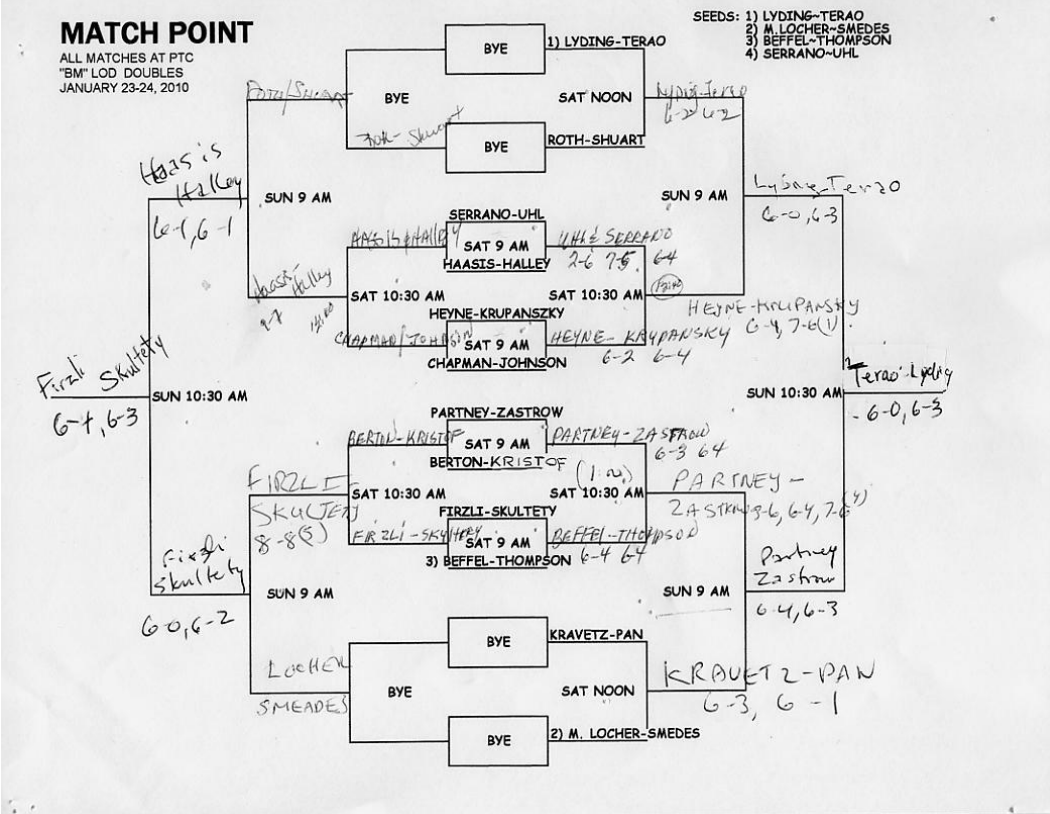

MATCH POINT

ALL MATCHES AT PHOENIX TENNIS CENTER
 "AM" LOD DOUBLES JANUARY 23-24, 2010

SEEDS: 1) FILANI-NIKOLICH
 2) BLANCHARD-KREIHN

MATCH POINT

ALL MATCHES AT PTC
 "BM" LOD DOUBLES
 JANUARY 23-24, 2010

SEEDS: 1) LYDING-TERAO
 2) M. LOCHER-SMEDES
 3) BEFFEL-THOMPSON
 4) SERRANO-UHL

MATCH POINT

ALL MATCHES AT PHOENIX TENNIS CENTER

"CM" LOD DOUBLES JANUARY 23-24, 2010

SEEDS: 1) BELL-EDENHOFER
2) BARRY-KENNEDY

MATCH POINT

ALL MATCHES AT PHOENIX TENNIS CENTER

"CW" LOD DOUBLES JANUARY 23-24, 2010

SEEDS: 1) OLSON-ROSE

2) HARMON-WESTMORELAND