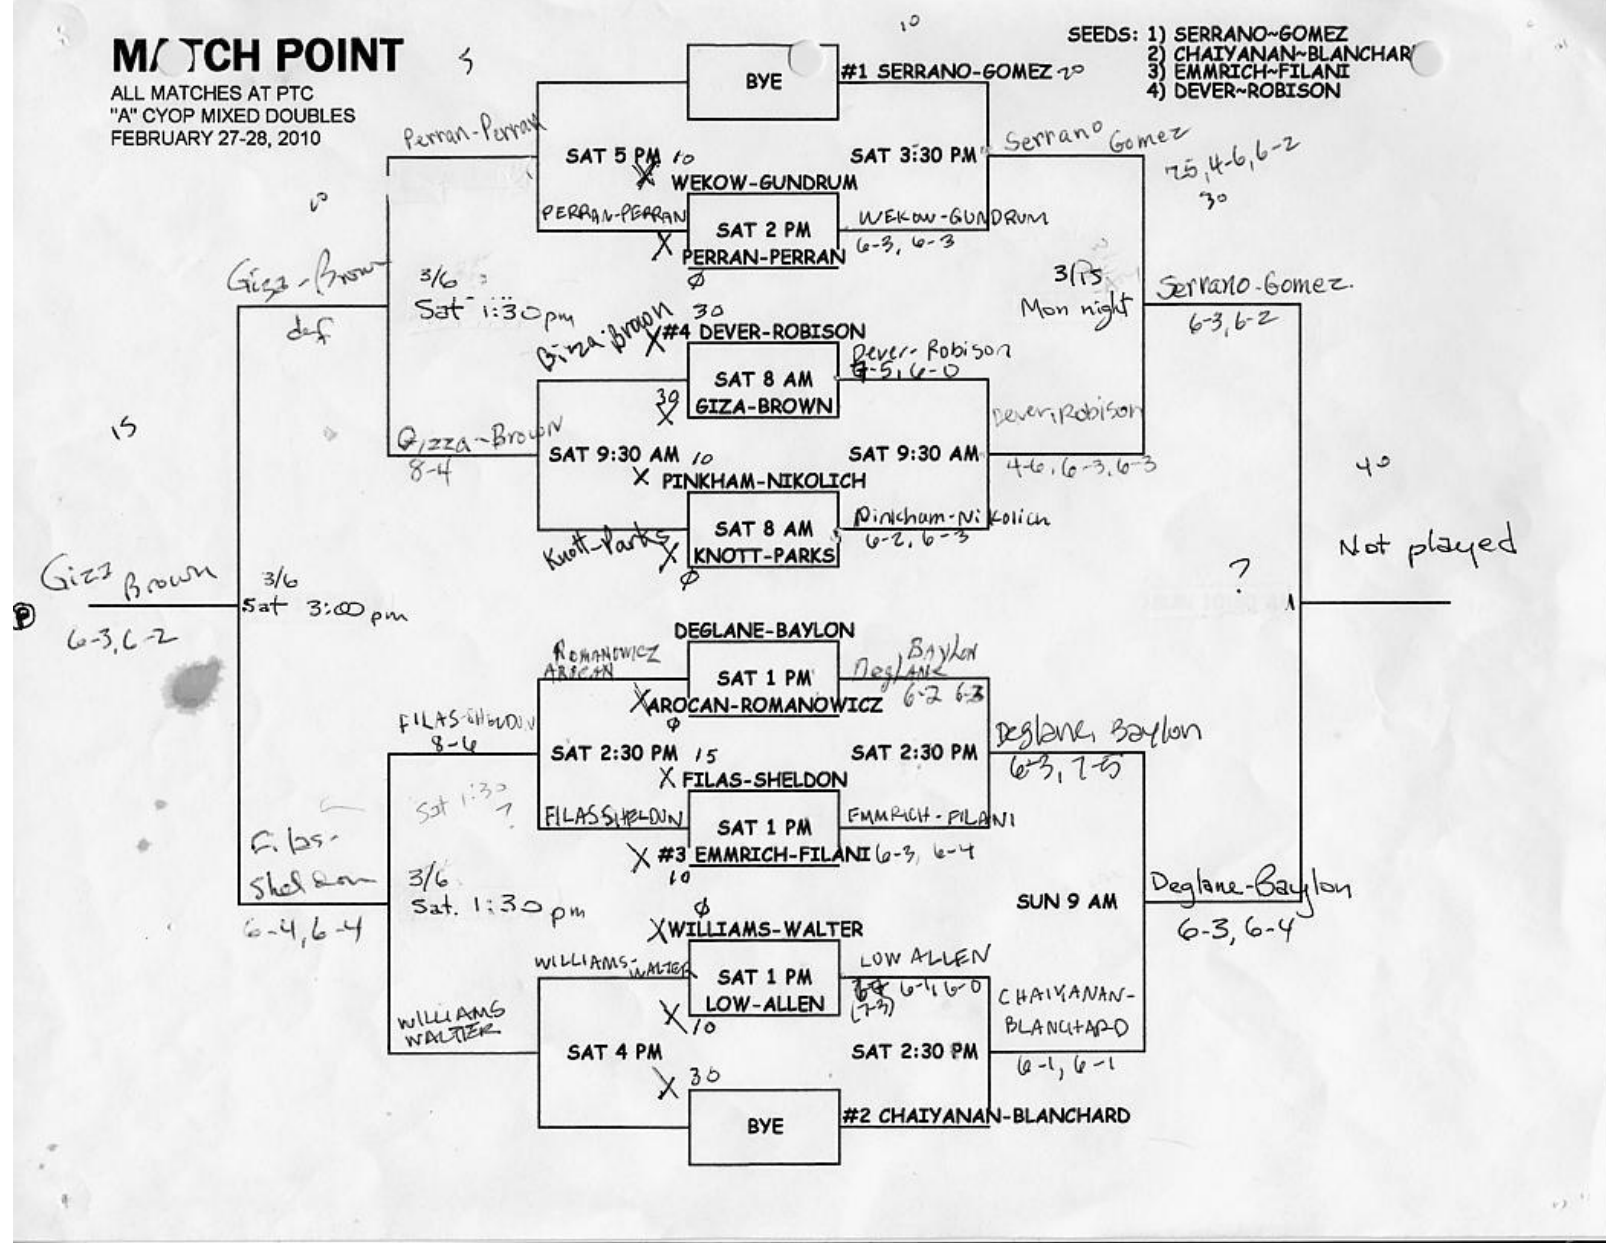

# MATCH POINT

ALL MATCHES AT PTC  
"A" CYOP MIXED DOUBLES  
FEBRUARY 27-28, 2010

- SEEDS: 1) SERRANO-GOMEZ  
2) CHAIYANAN-BLANCHARD  
3) EMMRICH-FILANI  
4) DEVER-ROBISON

# MATCH POINT

ALL MATCHES AT PTC  
"B" CYOP MIXED DOUBLES  
FEBRUARY 27-28, 2010

- SEEDS: 1) VASQUEZ-JOHNSON  
2) WOODS-SKULTETY  
3) SANFORD-LOCHER  
4) LEE-SCOTT  
5) SORENSEN-BERTON  
6) CALLAHAN-HEYNE

# MATCH POINT

ALL MATCHES AT PTC  
 "C" CYOP MIXED DOUBLES  
 FEBRUARY 27-28, 2010

- SEEDS: 1) HAVLIK-WESTMORELAND  
 2) TIANO-EKLUND  
 3) PENNY-CLEAVES  
 4) WEIR-EDENHOFER