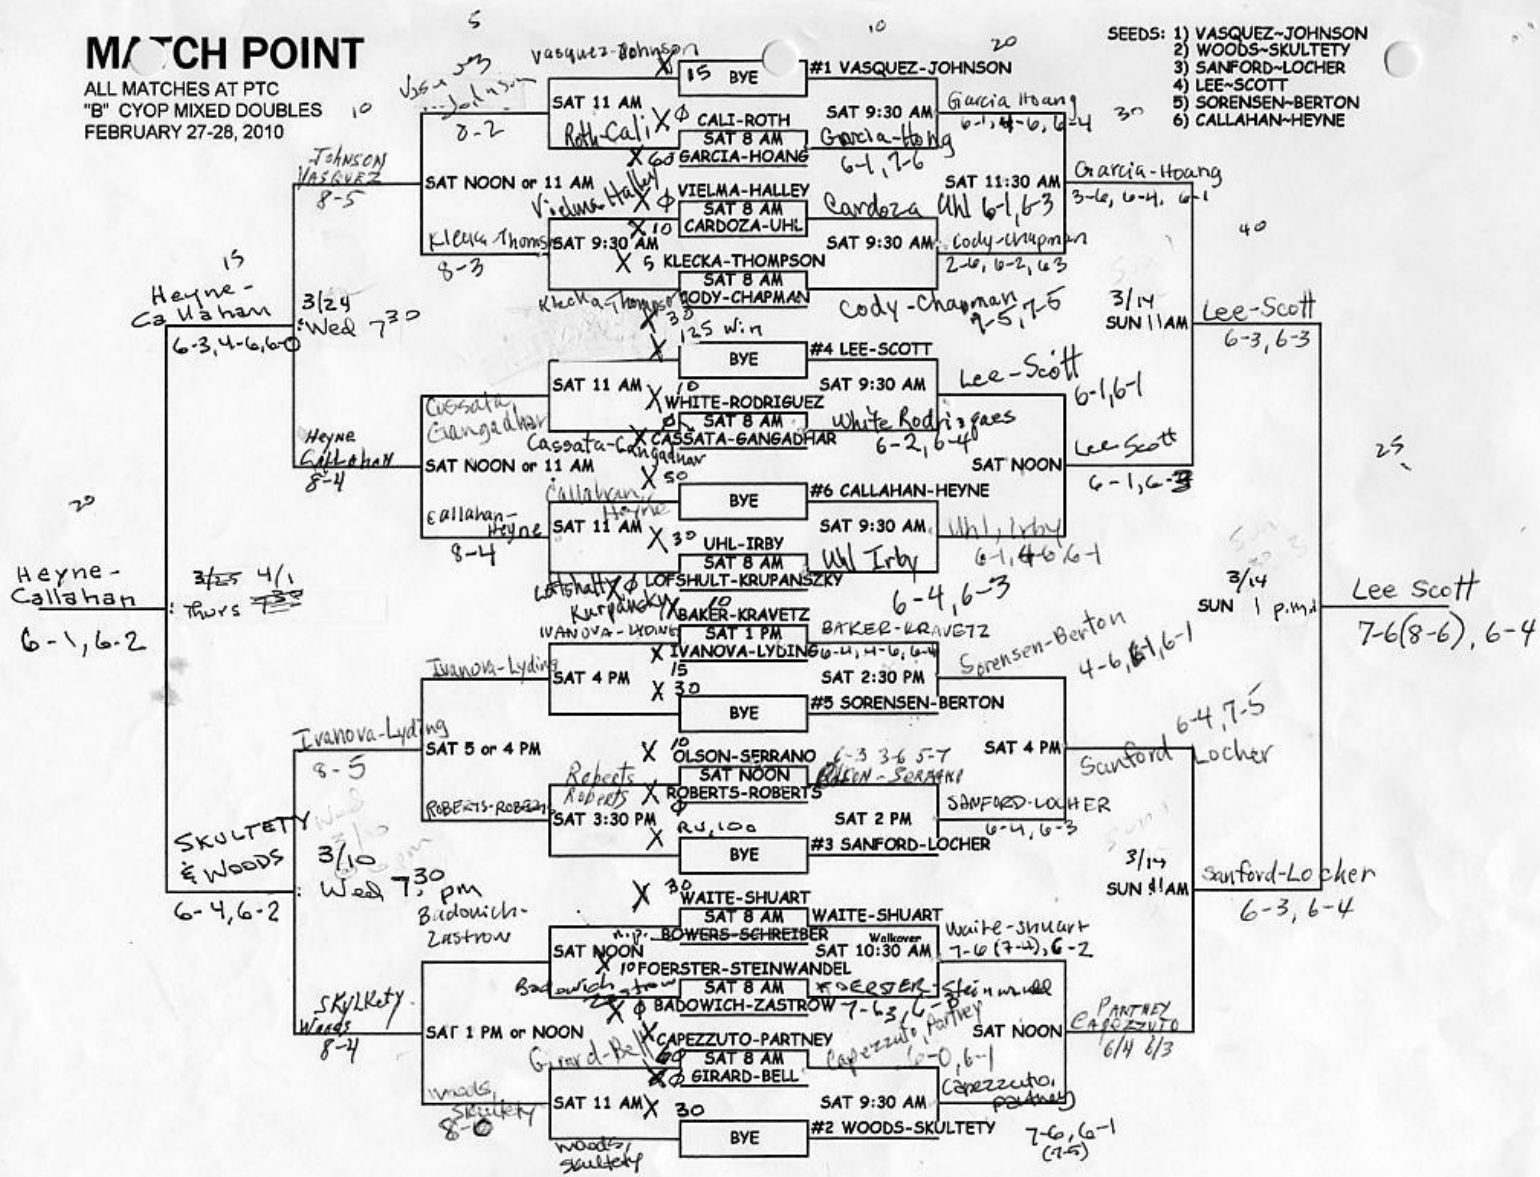

# MATCH POINT

ALL MATCHES AT PTC  
"A" CYOP MIXED DOUBLES  
FEBRUARY 27-28, 2010

- SEEDS: 1) SERRANO-GOMEZ  
2) CHAIYANAN-BLANCHARD  
3) EMMRICH-FILANI  
4) DEVER-ROBISON

# MATCH POINT

ALL MATCHES AT PTC  
"B" CYOP MIXED DOUBLES  
FEBRUARY 27-28, 2010

- SEEDS: 1) VASQUEZ-JOHNSON  
2) WOODS-SKULTETY  
3) SANFORD-LOCHER  
4) LEE-SCOTT  
5) SORENSEN-BERTON  
6) CALLAHAN-HEYNE

# MATCH POINT

ALL MATCHES AT PTC  
 "C" CYOP MIXED DOUBLES  
 FEBRUARY 27-28, 2010

- SEEDS: 1) HAVLIK-WESTMORELAND  
 2) TIANO-EKLUND  
 3) PENNY-CLEAVES  
 4) WEIR-EDENHOFER