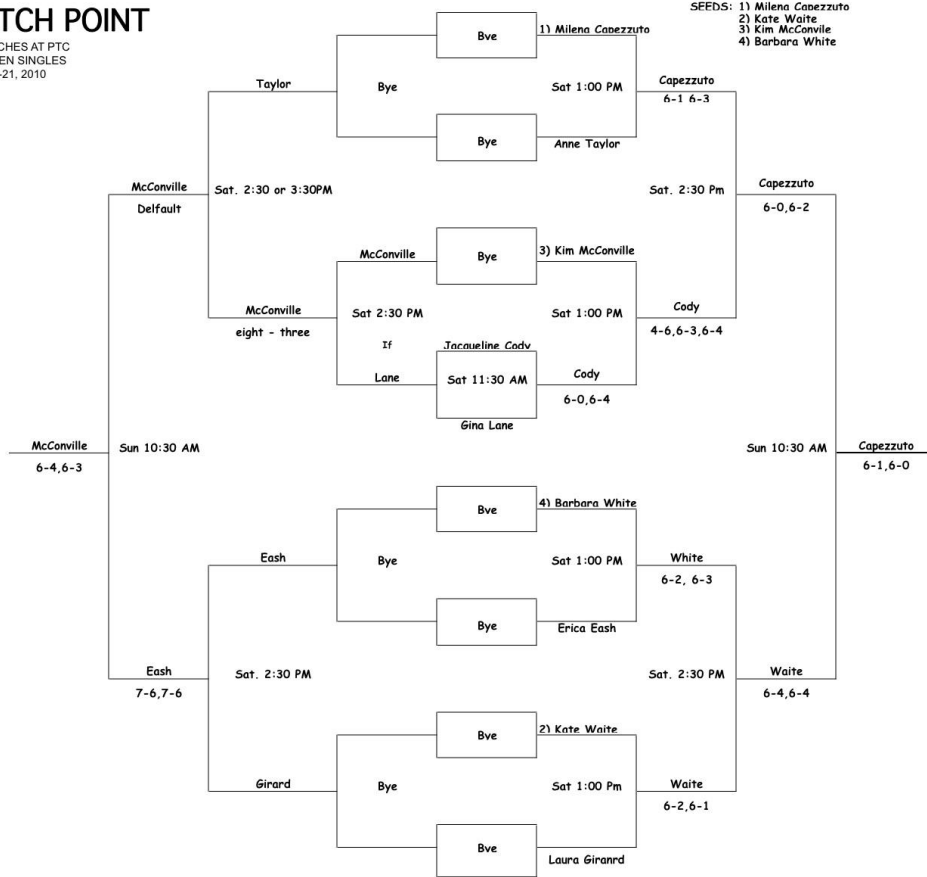

MATCH POINT

SEEDS: 1) Milena Capezzuto
2) Kate Waite
3) Kim McConville
4) Barbara White