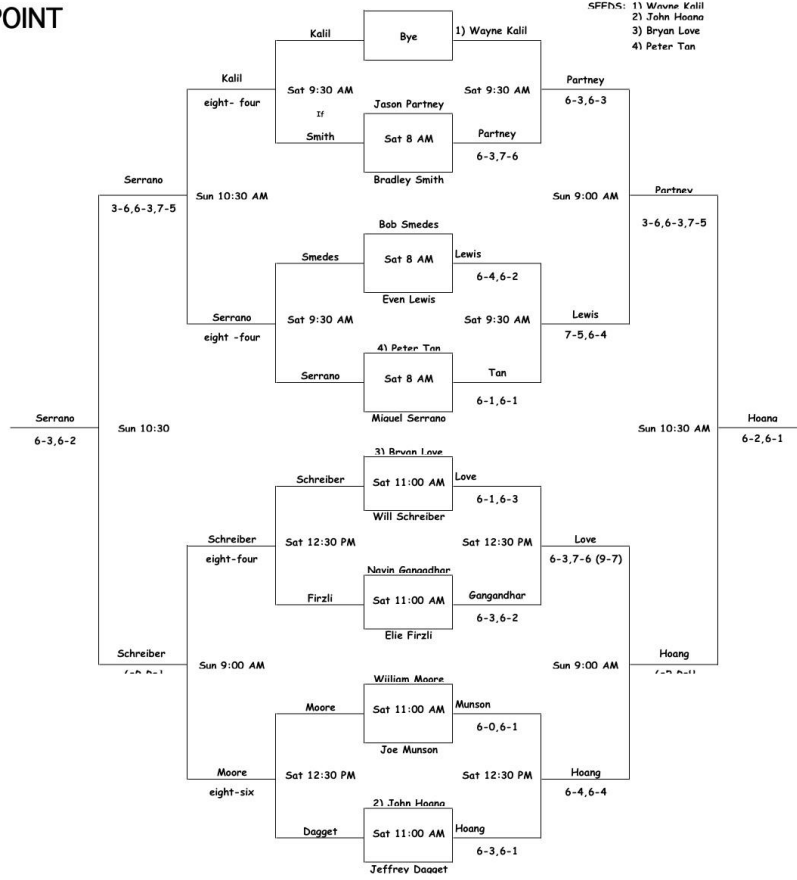

MATCH POINT

SFFHS: 1) Wayne Kalil
2) John Hoana
3) Bryan Love
4) Peter Tan