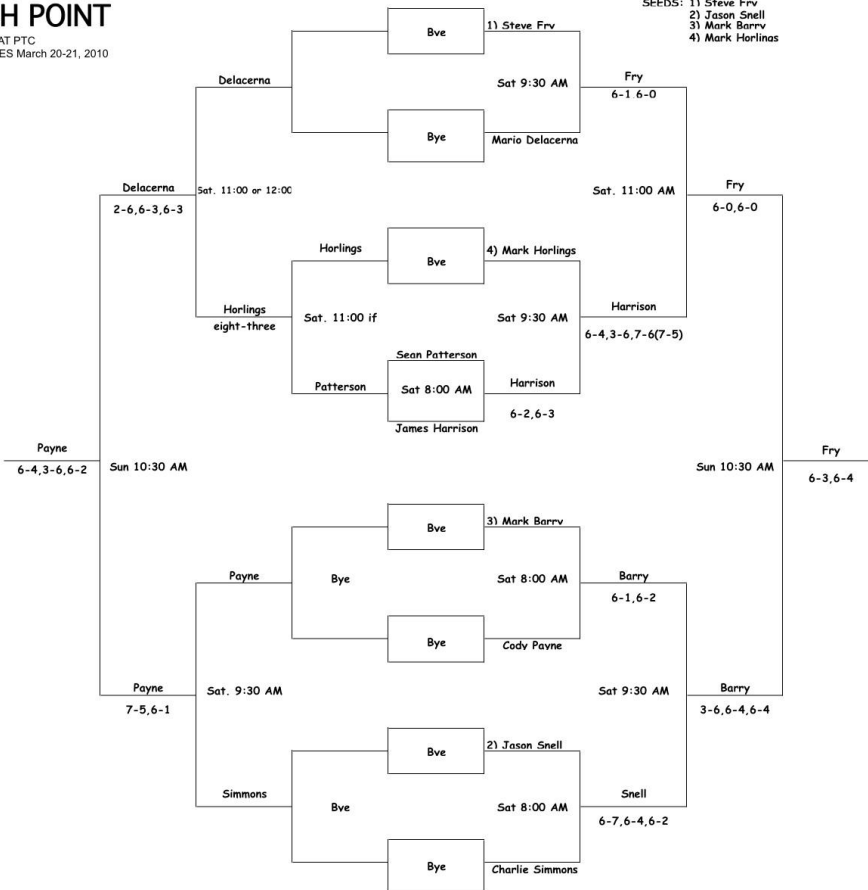

MATCH POINT

ALL MATCHES AT PTC
7A MEN SINGLES
March 20-21, 2010

SFFHS: 1) Randy Blanchard
2) Carl Lindholm
3) Nilo Revlon
4) John Denboer

MATCH POINT

ALL MATCHES AT PTC
 'B' MEN SINGLES
 March 20-21, 2010

SFFHS: 1) Wayne Kalil
 2) John Hoana
 3) Bryan Love
 4) Peter Tan

MATCH POINT

ALL MATCHES AT PTC
 "C" MEN SINGLES March 20-21, 2010

SEEDS: 1) Steve Fry
 2) Jason Snell
 3) Mark Barry
 4) Mark Horlings

MATCH POINT

ALL MATCHES AT PHOENIX TENNIS CENTER
 "A" WOMEN SINGLES MARCH 20-21, 2010
 NIGHT TOURNAMENT

4-TEAM ROUND ROBIN FORMAT

PLAYER	MATCH TIMES
PATTY BIGHI	SAT 1:00 PM, SUN 9:00 AM, SUN 10:30 AM
SARA WHITE	SAT 1:00 PM, SUN 9:00 AM, SUN 10:30 AM
KATHY GIZA	SAT 8 AM, SUN 9:00 AM, SUN 10:30 AM
IMEE AROCAN	SAT 8 AM, SUN 9:00 AM, SUN 10:30 AM

MATCH POINT

ALL MATCHES AT PTC
 "C" WOMEN SINGLES
 March 20-21, 2010

SEEDS: 1) Oana Sebescu
 2) Jodie Snyder
 3) Susan Flynn
 4) Denise Comanolo