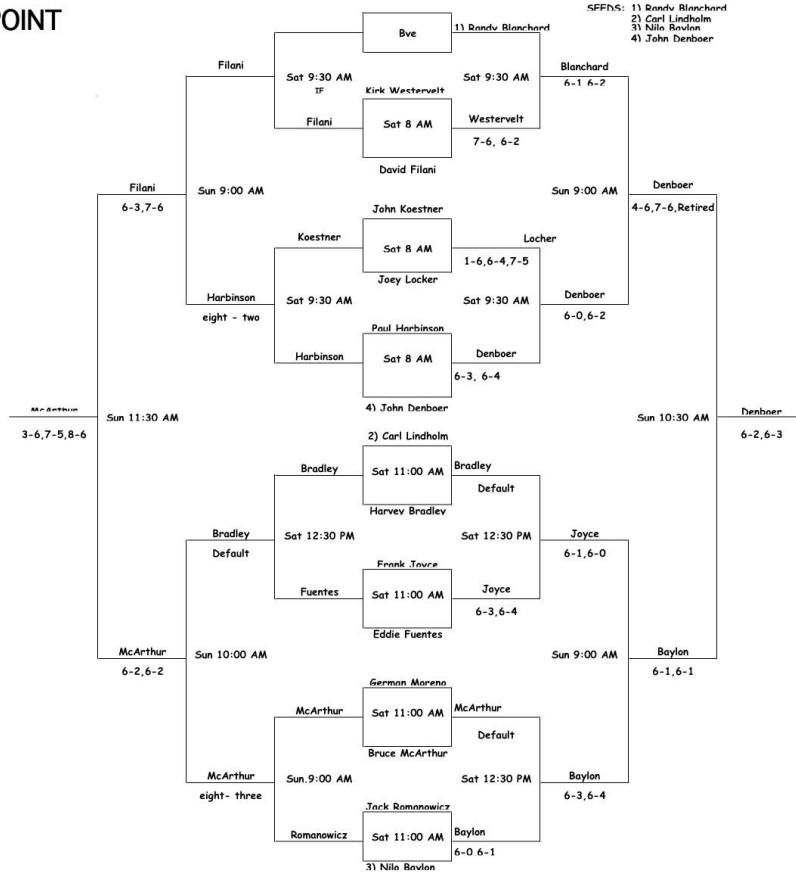

MATCH POINT