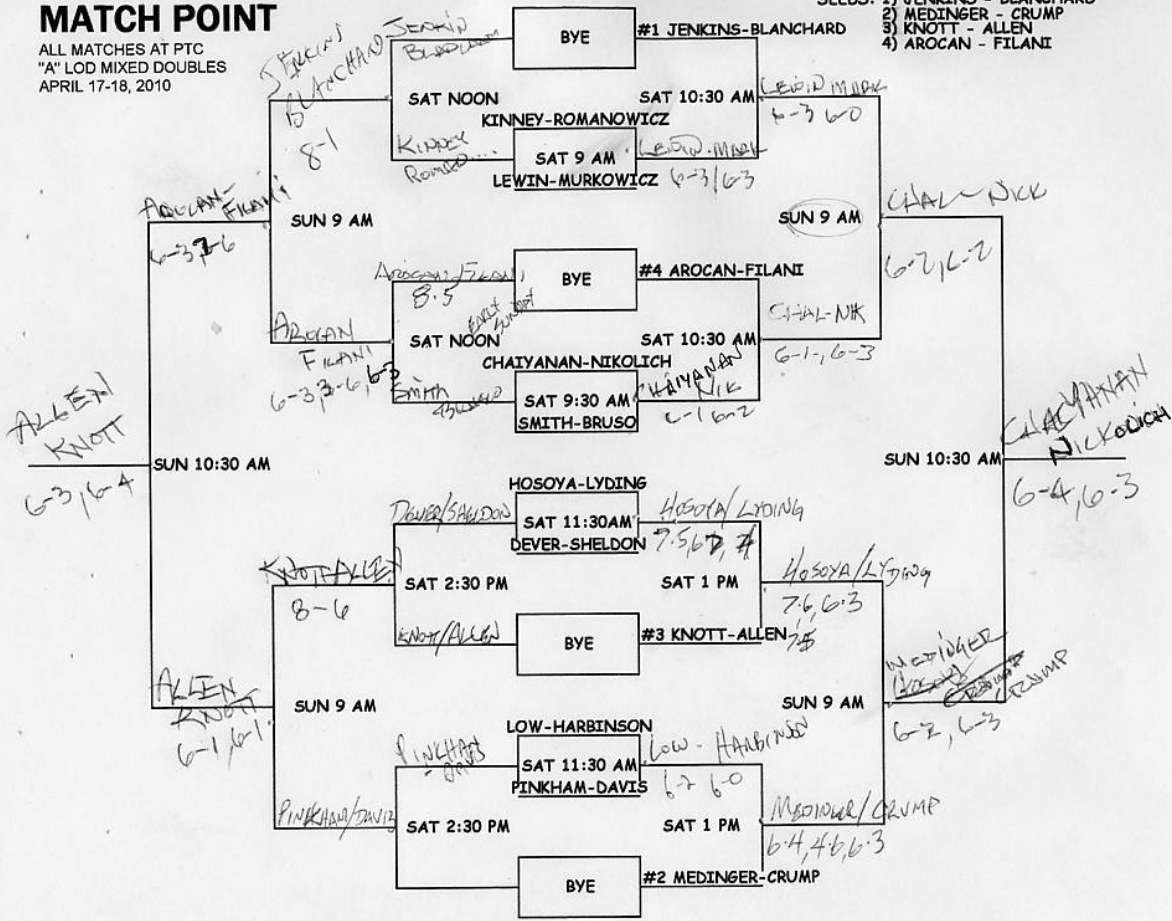

MATCH POINT

ALL MATCHES AT PTC
"A" LOD MIXED DOUBLES
APRIL 17-18, 2010

SEEDS: 1) JENKINS - BLANCHARD
2) MEDINGER - CRUMP
3) KNOTT - ALLEN
4) AROCAN - FILANI

MATCH POINT

ALL MATCHES AT PTC
 "B" LOD MIXED DOUBLES
 APRIL 17-18, 2010

#1 CAPEZZUTO-LOCHER

- SEEDS: 1) CAPEZZUTO - LOCHER
 2) BOWERS - STEINWANDEL
 3) WOODS - SHERRICK
 4) POWELL - JOHNSON

MATCH POINT

ALL MATCHES AT PTC
"C" LOD MIXED DOUBLES
APRIL 17-18, 2010

- SEEDS: 1) HAVLIK - YONAN
2) SEBESCU - ROBERTS
3) OLSON - LARSON
4) BAYSINGER - FRY