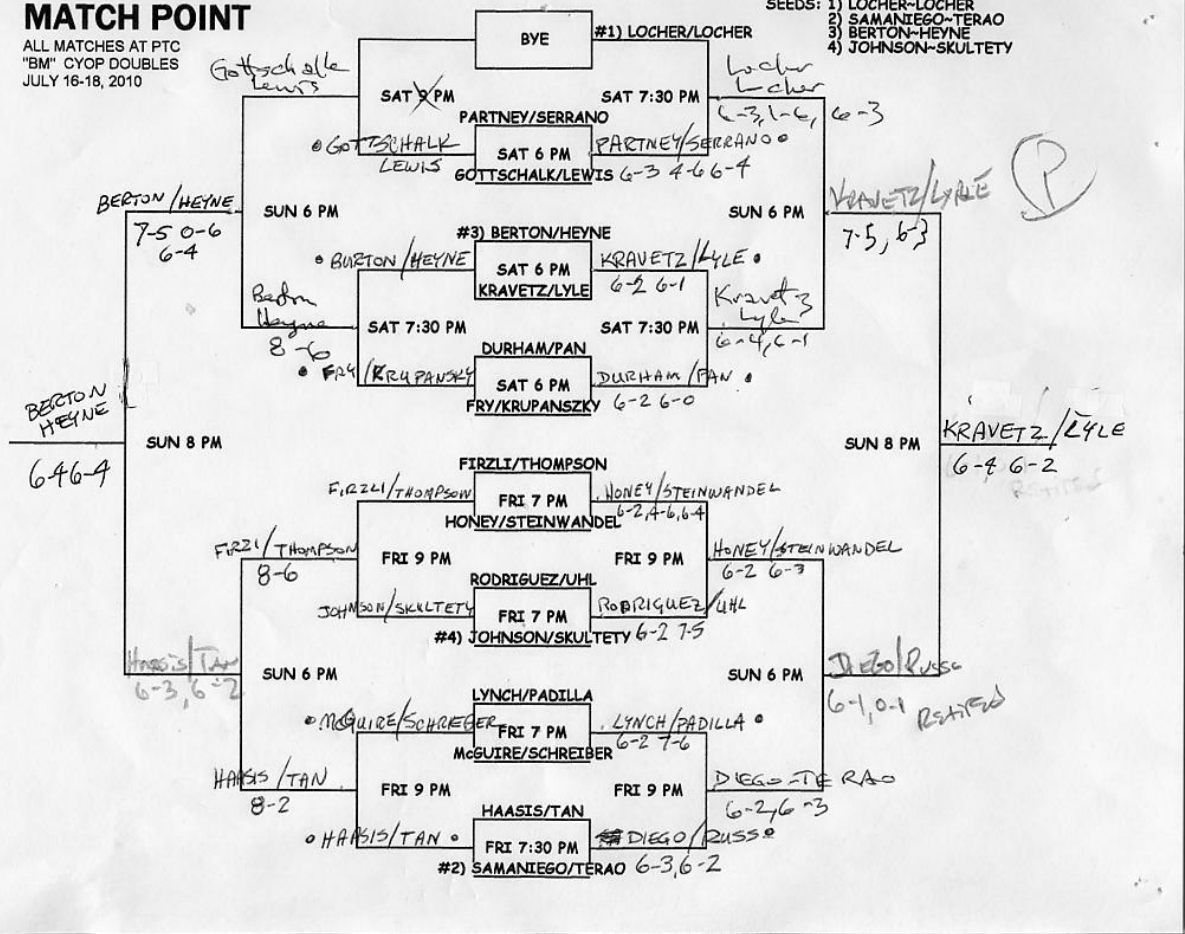

MATCH POINT

ALL MATCHES AT PHOENIX TENNIS CENTER

"AM" CYOP DOUBLES JULY 16-18, 2010

#1) DENBOER/SOLOMON

SEEDS: 1) DENBOER-SOLOMON
2) BLANCHARD-McNEILL

MATCH POINT

ALL MATCHES AT PTC
"BM" CYOP DOUBLES
JULY 16-18, 2010

- SEEDS: 1) LOCHER-LOCHER
2) SAMANIEGO-TERAO
3) BERTON-HEYNE
4) JOHNSON-SKULTETY

MATCH POINT

ALL MATCHES AT PTC
"CM" CYOP DOUBLES
JULY 16-18, 2010

- SEEDS: 1) CLEAVES-NARDIZZI
2) BELL-EDENHOFER
3) GUPTA/GURU
4) BARRY-RUSSELL

MATCH POINT

ALL MATCHES AT PHOENIX TENNIS CENTER
 "BW" CYOP DOUBLES JULY 16-18, 2010

MATCH POINT

ALL MATCHES AT PHOENIX TENNIS CENTER
 "CW" CYOP DOUBLES JULY 16, 17 18, 2010
 NIGHT TOURNAMENT

PP

4-TEAM ROUND ROBIN FORMAT

	PLAYER	MATCH TIMES
1 st	PENNY~WEIR	FRI 7 PM, SUN 6 PM, SUN 8 PM
2 nd	KELLERMEYER~SNYDER	FRI 7 PM, SUN 6 PM, SUN 8 PM
	COOPER~RODON	SAT 6 PM, SUN 6 PM, SUN 8 PM
	CAWTHON~ROMANOWICZ	SAT 6 PM, SUN 6 PM, SUN 8 PM