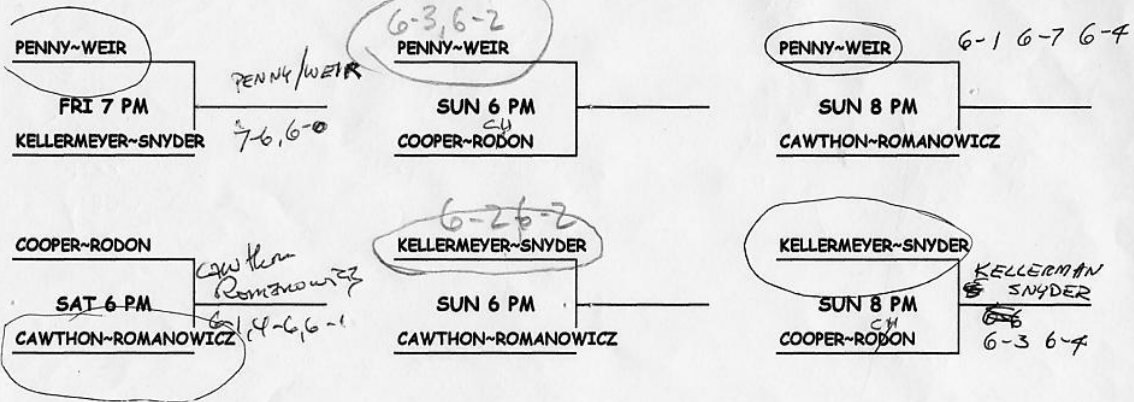

MATCH POINT

ALL MATCHES AT PHOENIX TENNIS CENTER
"CW" CYOP DOUBLES JULY 16, 17 18, 2010
NIGHT TOURNAMENT

PP

4-TEAM ROUND ROBIN FORMAT

	PLAYER	MATCH TIMES
1st	PENNY~WEIR	FRI 7 PM, SUN 6 PM, SUN 8 PM
2nd	KELLERMEYER~SNYDER	FRI 7 PM, SUN 6 PM, SUN 8 PM
	COOPER~RODON	SAT 6 PM, SUN 6 PM, SUN 8 PM
	CAWTHON~ROMANOWICZ	SAT 6 PM, SUN 6 PM, SUN 8 PM

MATCH/H-H/

PW //
KS //
CoR
CoR 1