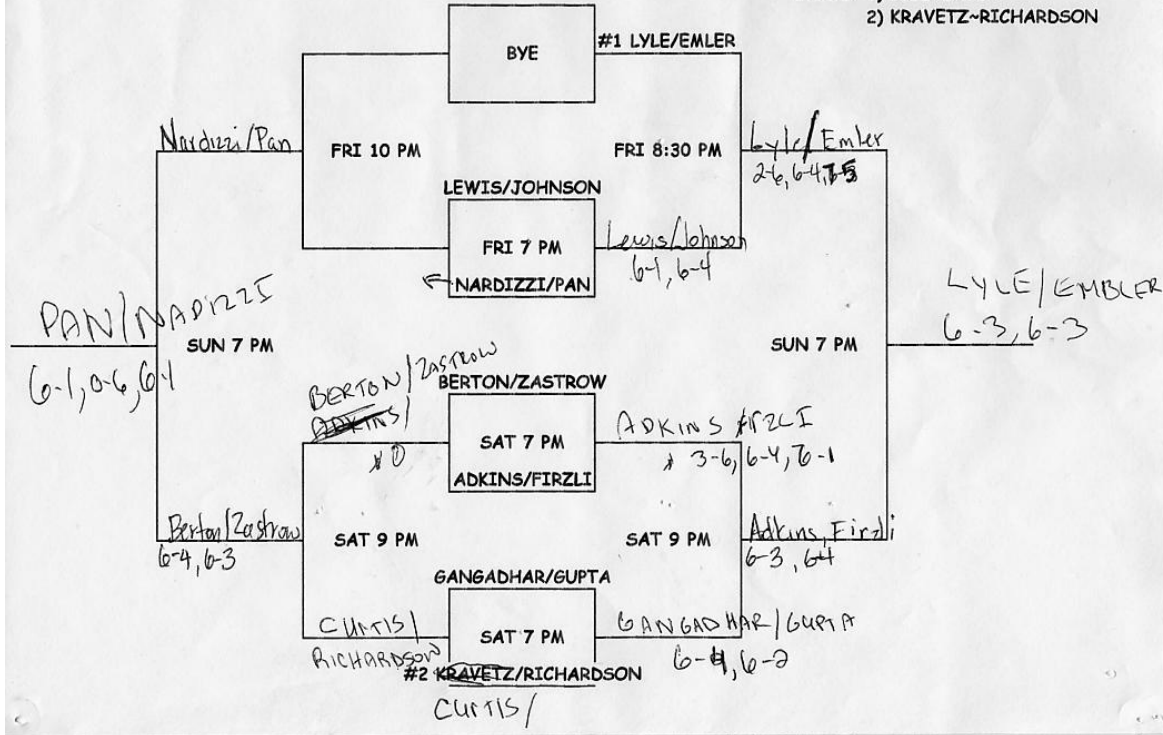

MATCH POINT

ALL MATCHES AT PTC
"A" LOD MIXED DOUBLES
AUGUST 20-22, 2010

SEEDS: 1) KNOTT-BAYLON
2) MERAZ-KELLEY
3) LEWIN-SUTTON
4) HOSOYA-ROMERO

MATCH POINT

ALL MATCHES AT PTC
 "B" LOD MIXED DOUBLES
 AUGUST 20-22, 2010

- SEEDS: 1) WOODS-TAN
 2) LEE-PARTNEY
 3) SANFORD-R. UHL
 4) PENNY-M. LOCHER

MATCH POINT

ALL MATCHES AT PHOENIX TENNIS CENTER
 "B-C" MEN'S LOD DOUBLES AUGUST 20-22, 2010

SEEDS: 1) LYLE-EMLER
 2) KRAVETZ-RICHARDSON

MATCH POINT

ALL MATCHES AT PTC
 "C" LOD MIXED DOUBLES
 AUGUST 20-22, 2010

SEEDS: 1) WEIR-EDENHOFER
 2) OLSON-PLESINGER
 3) SNYDER-ROBERTS
 4) R. ROCHON/BELL