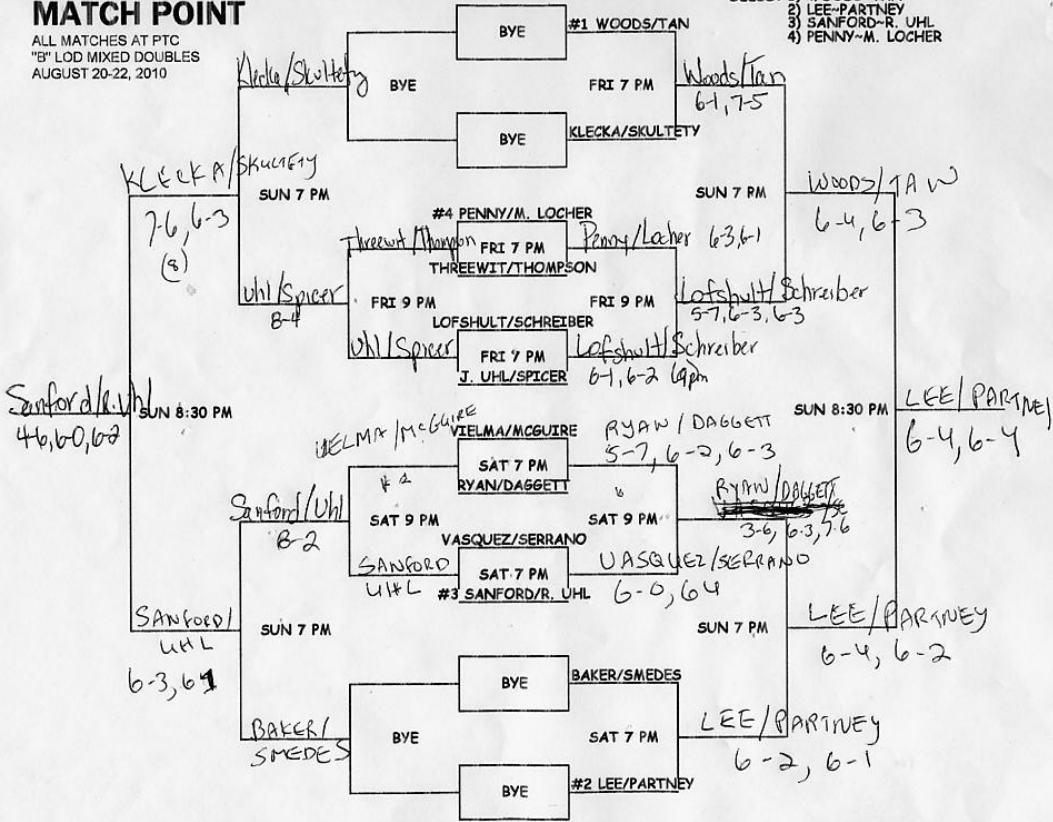

MATCH POINT

ALL MATCHES AT PTC
"A" LOD MIXED DOUBLES
AUGUST 20-22, 2010

SEEDS: 1) KNOTT-BAYLON
2) MERAZ-KELLEY
3) LEWIN-SUTTON
4) HOSOYA-ROMERO

MATCH POINT

ALL MATCHES AT PTC
 "B" LOD MIXED DOUBLES
 AUGUST 20-22, 2010

- SEEDS: 1) WOODS-TAN
 2) LEE-PARTNEY
 3) SANFORD-R. UHL
 4) PENNY-M. LOCHER

MATCH POINT

ALL MATCHES AT PHOENIX TENNIS CENTER
 "B-C" MEN'S LOD DOUBLES AUGUST 20-22, 2010

SEEDS: 1) LYLE-EMLER
 2) KRAVETZ-RICHARDSON

MATCH POINT

ALL MATCHES AT PTC
 "C" LOD MIXED DOUBLES
 AUGUST 20-22, 2010

SEEDS: 1) WEIR-EDENHOFER
 2) OLSON-PLESINGER
 3) SNYDER-ROBERTS
 4) R. ROCHON/BELL