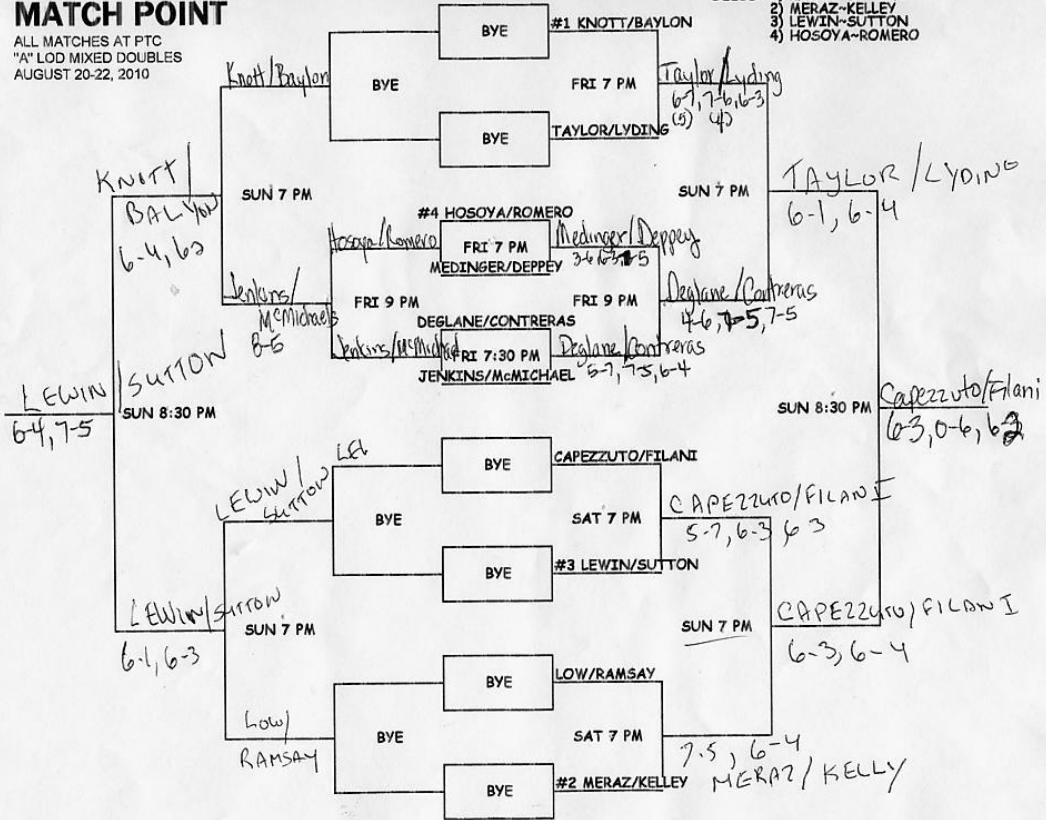

MATCH POINT

ALL MATCHES AT PTC
"A" LOD MIXED DOUBLES
AUGUST 20-22, 2010

SEEDS: 1) KNOTT-BAYLON
2) MERAZ-KELLEY
3) LEWIN-SUTTON
4) HOSOYA-ROMERO

MATCH POINT

ALL MATCHES AT PTC
 "B" LOD MIXED DOUBLES
 AUGUST 20-22, 2010

- SEEDS: 1) WOODS-TAN
 2) LEE-PARTNEY
 3) SANFORD-R. UHL
 4) PENNY-M. LOCHER

MATCH POINT

ALL MATCHES AT PHOENIX TENNIS CENTER
 "B-C" MEN'S LOD DOUBLES AUGUST 20-22, 2010

SEEDS: 1) LYLE-EMLER
 2) KRAVETZ-RICHARDSON

MATCH POINT

ALL MATCHES AT PTC
 "C" LOD MIXED DOUBLES
 AUGUST 20-22, 2010

SEEDS: 1) WEIR-EDENHOFER
 2) OLSON-PLESINGER
 3) SNYDER-ROBERTS
 4) R. ROCHON/BELL