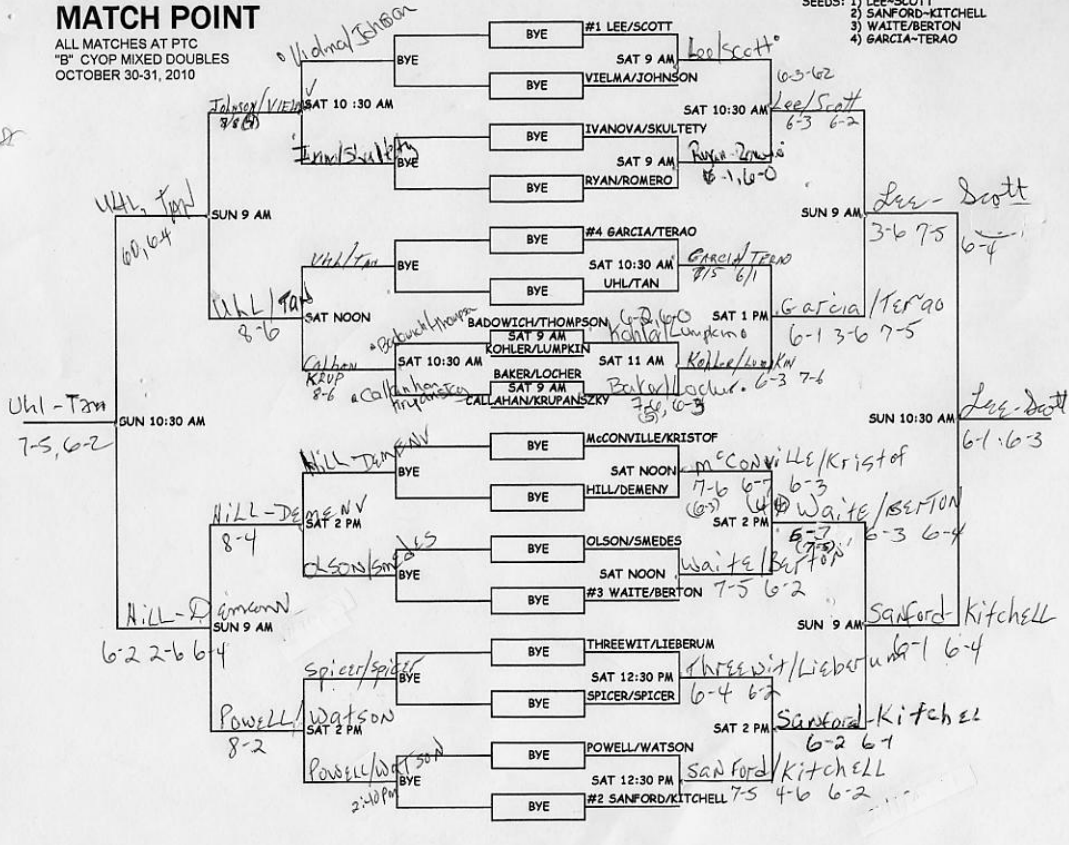

MATCH POINT

ALL MATCHES AT PTC
 "A" CYOP MIXED DOUBLES
 OCTOBER 30-31, 2010

- SEEDS: 1) COCKRELL-GOMEZ
 2) CHAIYANAN-PAGER
 3) HALDEMAN-GIRALDI
 4) MORGAN-NIKOLICH

MATCH POINT

ALL MATCHES AT PTC
"B" CYOP MIXED DOUBLES
OCTOBER 30-31, 2010

- SEEDS: 1) LEE-SCOTT
2) SANFORD-KITCHELL
3) WAITE/BERTON
4) GARCIA-TERAO

MATCH POINT

ALL MATCHES AT PTC
 "C" CYOP MIXED DOUBLES
 OCTOBER 30-31, 2010

- SEEDS: 1) CROGHAN-ARUN T.
 2) BROOKS-EMLER
 3) BAYSINGER-LARSON
 4) GIRARD-KENNEDY